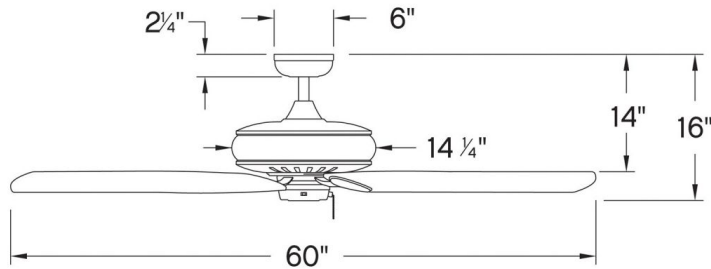

## DIMENSIONS

WIDTH:	60"
HEIGHT:	16"

## MOUNTING

CANOPY:	6" Dia.
LEAD WIRE:	1 X 76"

## SHIPPING

CARTON LENGTH:	29.5
CARTON WIDTH:	17
CARTON HEIGHT:	11

With the greatest combination of power, versatility and technology, Gladiator has it all. Its DC motor technology delivers excellent energy efficiency, and is available in all of Hinkley's best finishes with reversible blades, maximizing design choices for almost any interior space. Blades are included with every fan.