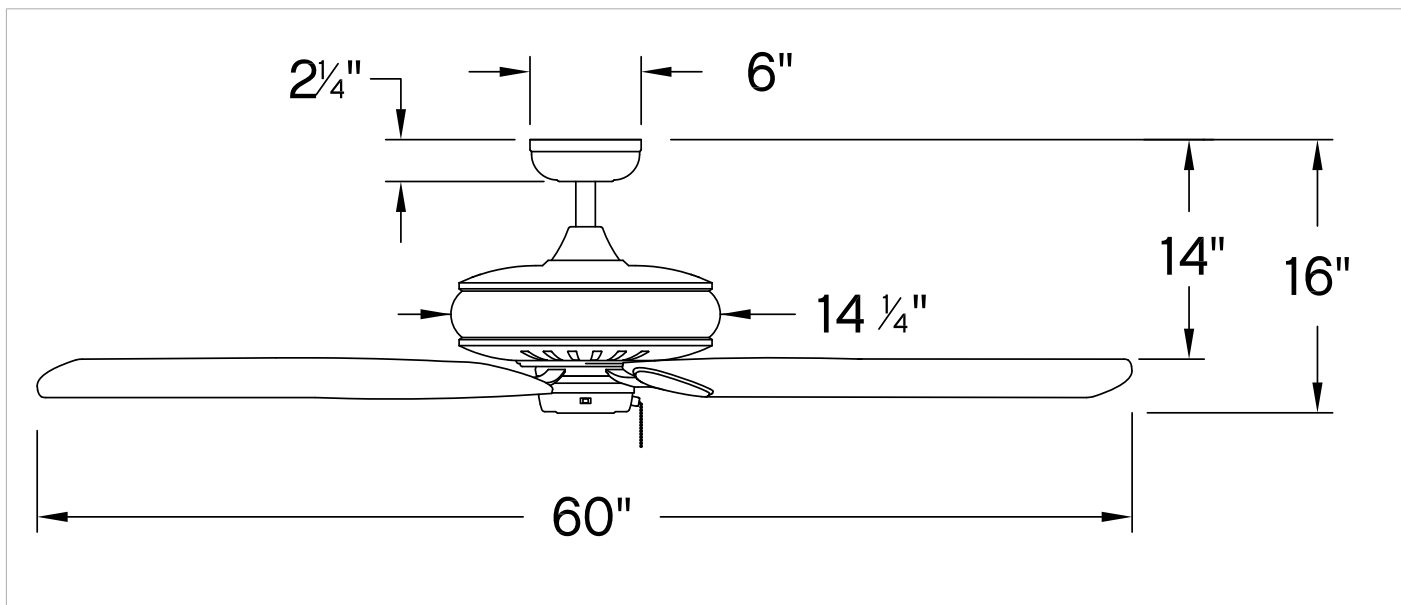

GLADIATOR 60" FAN

900460FBN-NID

PERFORMANCE SPECIFICATIONS	STANDARD	
	HIGH SPEED	AVERAGE SPEED
Airflow	6254	4670
EnergyUse	31.2	20
EnergyCost	9	6
Efficiency	200	231
AMPS	0.41	0.25
RPMS	116	86

HINKLEY

HINKLEY
33000 Pin Oak Parkway
Avon Lake, OH 44012

PHONE: (440) 653-5500
Toll Free: 1 (800) 446-5539

hinkley.com