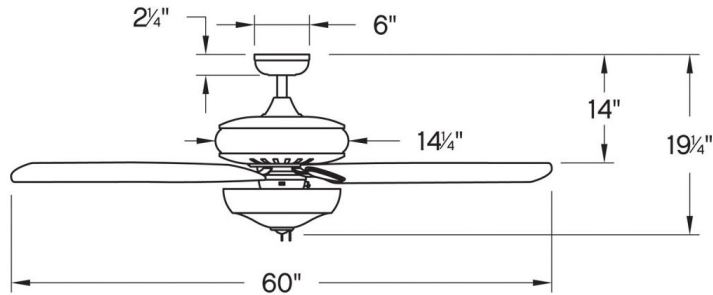

GLADIATOR ILLUMINATED

900460FBN-LID

GLADIATOR ILLUMINATED 60" LED FAN

DETAILS	
FAN FINISH:	Brushed Nickel
GLASS:	White Linen
BLADE COUNT:	5
SLOPE DEGREE:	22

DIMENSIONS	
WIDTH:	60"
HEIGHT:	19.3"

LIGHT SOURCE	
LED NAME:	(3) E900460LED
VOLTAGE:	120v
LUMENS:	2430
CRI:	90

MOUNTING	
CANOPY:	6" Dia.
LEAD WIRE:	1 X 76"

SHIPPING	
CARTON LENGTH:	29.5
CARTON WIDTH:	17
CARTON HEIGHT:	11

With the greatest combination of power, versatility and technology, Gladiator has it all. Its LED bulbs and DC motor technology deliver excellent energy efficiency. Gladiator comes in all of Hinkley's best finishes with reversible blades, maximizing design choices for almost any interior space. Blades are included with every fan.

PRODUCT DETAILS:

- Dry Rated
- Classic, elegant lines and timeless details enhance a traditional space
- This item includes a 4.5" down rod (other lengths of down rods are available)
- Pull chain manual reverse, accessory controls available
- Control your fan's power, light, speed, direction, and so much more from the Hinkley Home Automation app
- Can be hung on a sloped ceiling
- LED bulbs carry a 3-year limited warranty
- Accessory controls are available that are compatible with your home's WiFi network