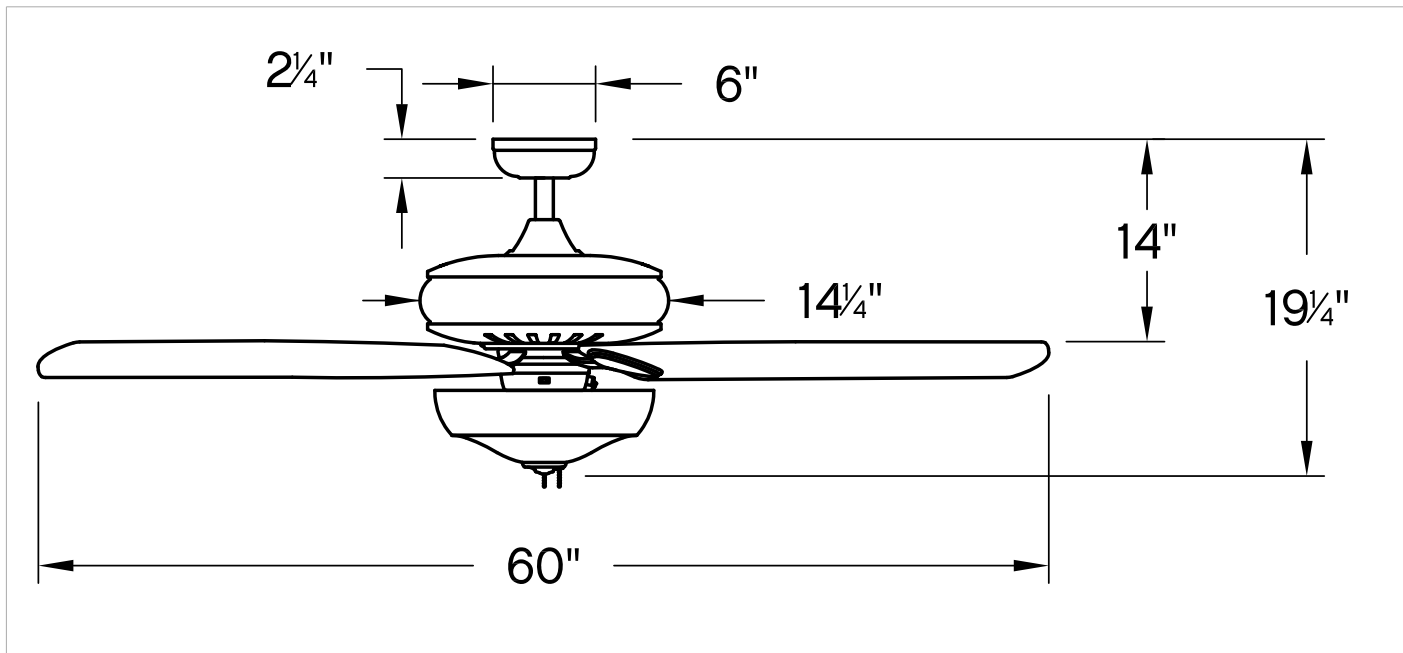

MOUNTING	
CANOPY:	6" Dia.
LEAD WIRE:	1 X 76"

SHIPPING	
CARTON LENGTH:	29.5
CARTON WIDTH:	17
CARTON HEIGHT:	11

With the greatest combination of power, versatility and technology, Gladiator has it all. Its LED bulbs and DC motor technology deliver excellent energy efficiency. Gladiator comes in all of Hinkley's best finishes with reversible blades, maximizing design choices for almost any interior space. Blades are included with every fan.

HINKLEY

HINKLEY
33000 Pin Oak Parkway
Avon Lake, OH 44012

PHONE: (440) 653-5500
Toll Free: 1 (800) 446-5539

hinkley.com

GLADIATOR ILLUMINATED 60" LED FAN

900460FBN-LID

PERFORMANCE SPECIFICATIONS	STANDARD	
	HIGH SPEED	AVERAGE SPEED
Airflow	6118	4571
EnergyUse	31.3	20
EnergyCost	9	6
Efficiency	196	223
AMPS	0.41	0.26
RPMS	116	88