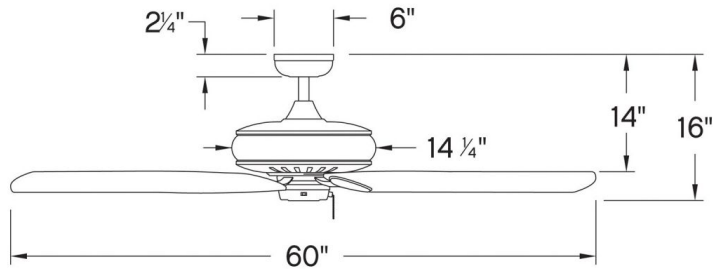

GLADIATOR

900460FAC-NID

GLADIATOR 60" FAN

DETAILS

FAN FINISH:	Antique Copper
BLADE COUNT:	5
SLOPE DEGREE:	22

DIMENSIONS

WIDTH:	60"
HEIGHT:	16"

LIGHT SOURCE

VOLTAGE:	120v
----------	------

MOUNTING

CANOPY:	6" Dia.
LEAD WIRE:	1 X 76"

SHIPPING

CARTON LENGTH:	29.5
CARTON WIDTH:	17
CARTON HEIGHT:	11

With the greatest combination of power, versatility and technology, Gladiator has it all. Its DC motor technology delivers excellent energy efficiency, and is available in all of Hinkley's best finishes with reversible blades, maximizing design choices for almost any interior space. Blades are included with every fan.

PRODUCT DETAILS:

- Dry Rated
- Classic, elegant lines and timeless details enhance a traditional space
- This item includes a 4.5" down rod (other lengths of down rods are available)
- Pull chain manual reverse, accessory controls available
- Control your fan's power, light, speed, direction, and so much more from the Hinkley Home Automation app
- Can be hung on a sloped ceiling
- Accessory controls are available that are compatible with your home's WiFi network
- Reversible blades included; two finishes allow for easily customizable style