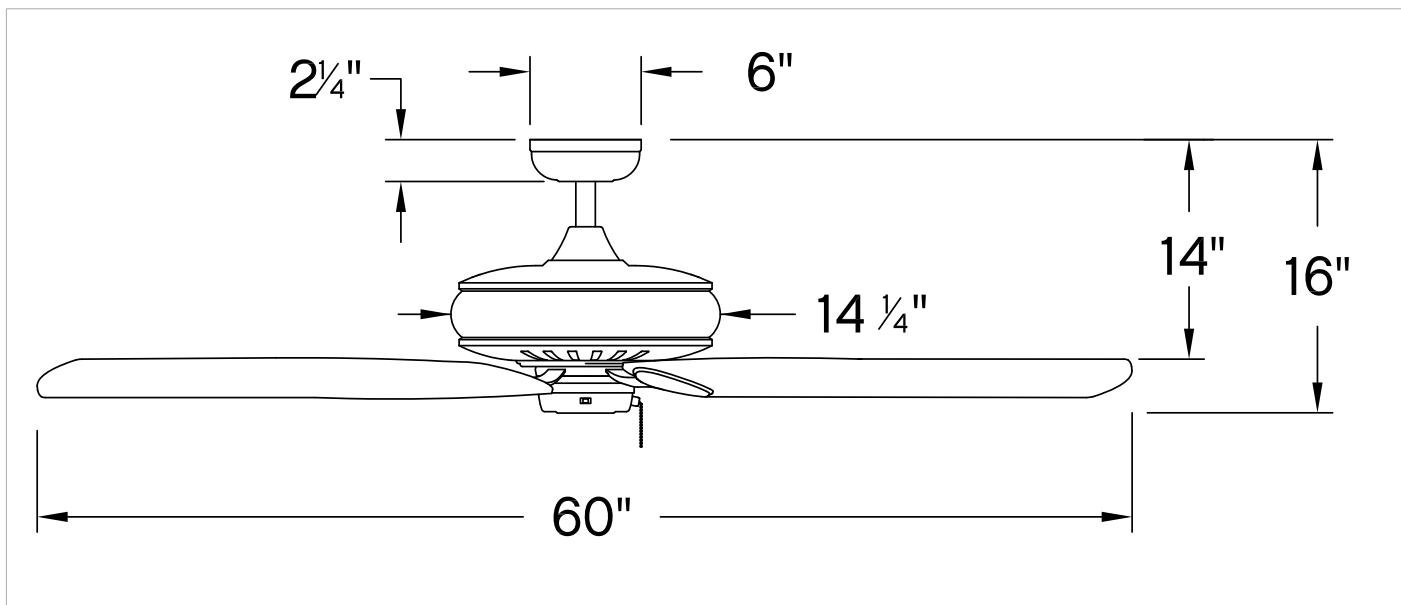

VOLTAGE:	120v
----------	------

MOUNTING

CANOPY:	6" Dia.
LEAD WIRE:	1 X 76"

SHIPPING

CARTON LENGTH:	29.5
CARTON WIDTH:	17
CARTON HEIGHT:	11

With the greatest combination of power, versatility and technology, Gladiator has it all. Its DC motor technology delivers excellent energy efficiency, and is available in all of Hinkley's best finishes with reversible blades, maximizing design choices for almost any interior space. Blades are included with every fan.

HINKLEY

HINKLEY
33000 Pin Oak Parkway
Avon Lake, OH 44012

PHONE: (440) 653-5500
Toll Free: 1 (800) 446-5539

hinkley.com

GLADIATOR 60" FAN

900460FAC-NID

PERFORMANCE SPECIFICATIONS	STANDARD	
	HIGH SPEED	AVERAGE SPEED
Airflow	6254	4670
EnergyUse	31.2	20
EnergyCost	9	6
Efficiency	200	231
AMPS	0.41	0.25
RPMS	116	86