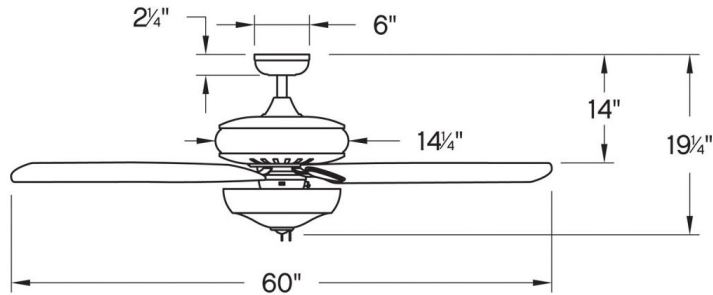

# GLADIATOR ILLUMINATED

**900460FAC-LID**

GLADIATOR ILLUMINATED 60" LED FAN

DETAILS	
FAN FINISH:	Antique Copper
GLASS:	White Linen
BLADE COUNT:	5
SLOPE DEGREE:	22

DIMENSIONS	
WIDTH:	60"
HEIGHT:	19.3"

LIGHT SOURCE	
LED NAME:	(3) E900460LED
VOLTAGE:	120v
LUMENS:	2430
CRI:	90

MOUNTING	
CANOPY:	6" Dia.
LEAD WIRE:	1 X 76"

SHIPPING	
CARTON LENGTH:	29.5
CARTON WIDTH:	17
CARTON HEIGHT:	11

With the greatest combination of power, versatility and technology, Gladiator has it all. Its LED bulbs and DC motor technology deliver excellent energy efficiency. Gladiator comes in all of Hinkley's best finishes with reversible blades, maximizing design choices for almost any interior space. Blades are included with every fan.

## PRODUCT DETAILS:

- Dry Rated
- Classic, elegant lines and timeless details enhance a traditional space
- This item includes a 4.5" down rod (other lengths of down rods are available)
- Pull chain manual reverse, accessory controls available
- Control your fan's power, light, speed, direction, and so much more from the Hinkley Home Automation app
- Can be hung on a sloped ceiling
- LED bulbs carry a 3-year limited warranty
- Accessory controls are available that are compatible with your home's WiFi network