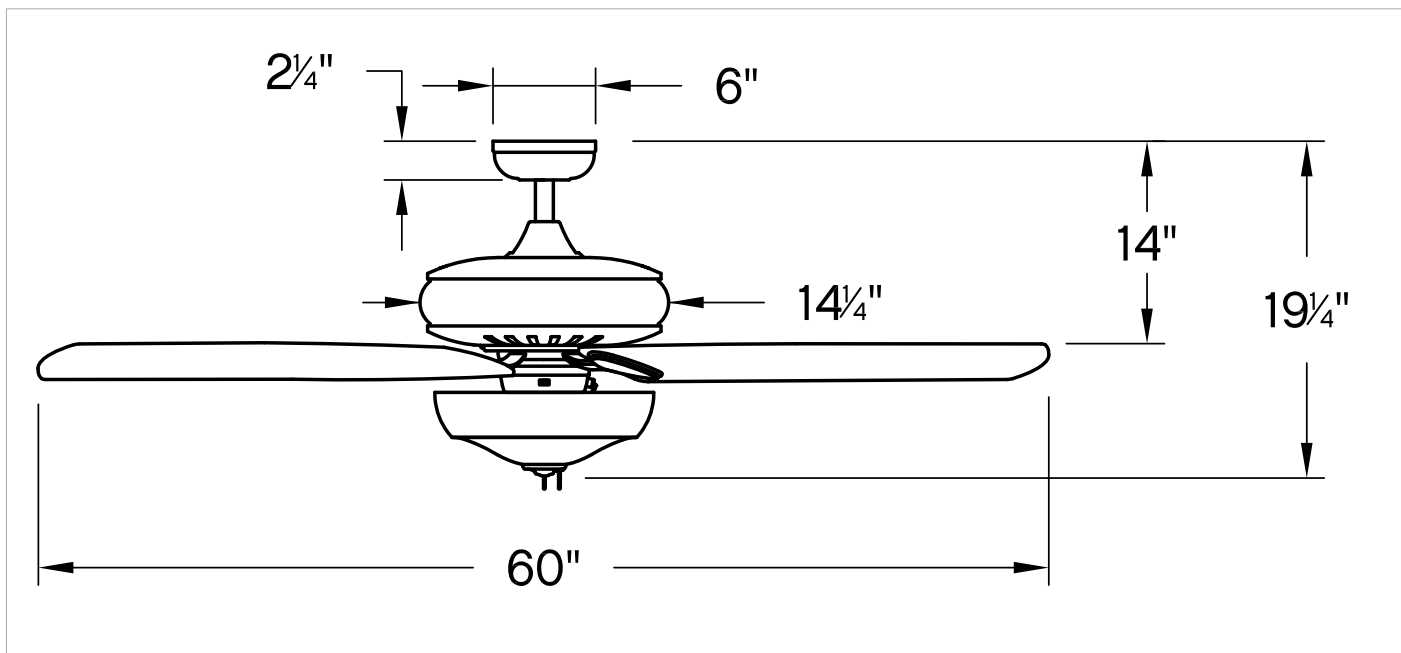

GLADIATOR ILLUMINATED 60" LED FAN

900460FAC-LID

PERFORMANCE SPECIFICATIONS	STANDARD	
	HIGH SPEED	AVERAGE SPEED
Airflow	6118	4571
EnergyUse	31.3	20
EnergyCost	9	6
Efficiency	196	223
AMPS	0.41	0.26
RPMS	116	88

HINKLEY

HINKLEY
33000 Pin Oak Parkway
Avon Lake, OH 44012

PHONE: (440) 653-5500
Toll Free: 1 (800) 446-5539

hinkley.com