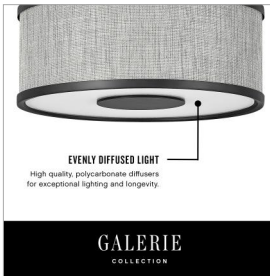

**GALERIE**  
COLLECTION

**HALO HEATHERED  
GRAY**

**42009BN**

**LARGE FLUSH MOUNT**

Designed with luminosity top of mind, Halo is held within an oversized lockup encased in a sleek flat disk design element. It is complemented by an Off White Linen or Heather Gray Linen shade, accompanied by a Black or Brushed Nickel finish, and easily completes any space with both form and function top of mind.

DETAILS	
FINISH:	Brushed Nickel
MATERIAL:	Steel
SHADE:	Heathered Gray Linen
DIMMABLE:	YES - WITH DIMMABLE LAMP (NOT INCLUDED)

DIMENSIONS	
WIDTH:	24.3"
HEIGHT:	8.8"
WEIGHT:	6.4lb

LIGHT SOURCE	
LIGHT SOURCE:	Socketed
WATTAGE:	4-17w Med. LED
VOLTAGE:	120v

MOUNTING	
CANOPY:	15.75" Dia.

SHIPPING	
CARTON LENGTH:	27.6
CARTON WIDTH:	12.2
CARTON HEIGHT:	27.8
CARTON WEIGHT:	10.3

**PRODUCT DETAILS:**

- Dry Rated
- Merging modern and classic elements, the Galerie Collection offers a variety of LED ceiling and sconce fixtures with unique details and finishes that easily complement other Galerie Collection pieces.
- Merging the best of traditional and modern elements with a sophisticated and streamlined look
- Diffusers are made of high transmittance, high diffusion, color stable LDA-filled polycarbonate to maximize delivered lumens