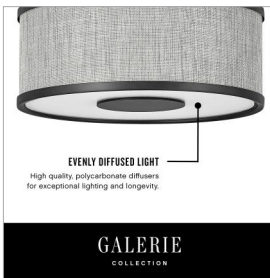

PRODUCT DETAILS:

- Dry Rated
- Merging modern and classic elements, the Galerie Collection offers a variety of LED ceiling and sconce fixtures with unique details and finishes that easily complement other Galerie Collection pieces.
- Merging the best of traditional and modern elements with a sophisticated and streamlined look
- Diffusers are made of high transmittance, high diffusion, color stable LDA-filled polycarbonate to maximize delivered lumens

HINKLEY

HINKLEY
33000 Pin Oak Parkway
Avon Lake, OH 44012

PHONE: (440) 653-5500
Toll Free: 1 (800) 446-5539

hinkley.com