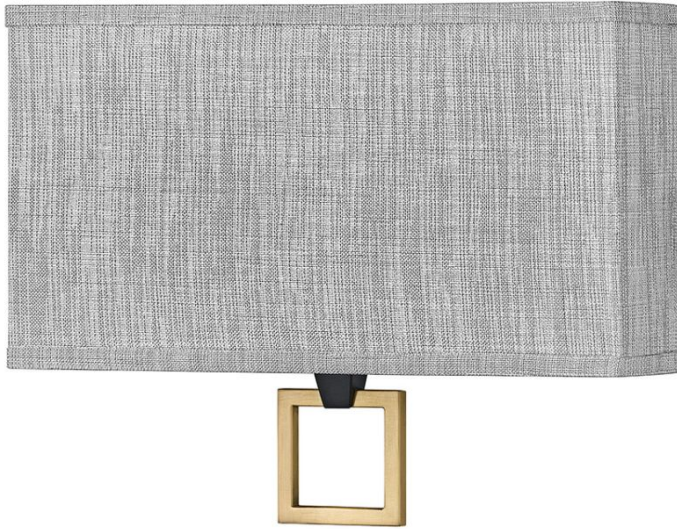

## LINK HEATHERED GRAY

**41303BK**

MEDIUM TWO LIGHT SCONCE

Perfected by its prominent round or square finial, Link represents an updated design suitable for all types of rooms. Its shade comes in Off White Linen or Heather Gray Linen, complemented by a Black or Brushed Nickel color combinations to enhance its chic silhouette.

DETAILS	
FINISH:	Black
MATERIAL:	Steel
SHADE:	Heathered Gray Linen
DIMMABLE:	YES - CL TYPE DIMMER (SSL7A)

DIMENSIONS	
WIDTH:	15"
HEIGHT:	11.5"
WEIGHT:	5.1lb
BACK PLATE:	13.50"W X 7.25"H
EXTENSION:	3"
TOP TO OUTLET:	4.25"