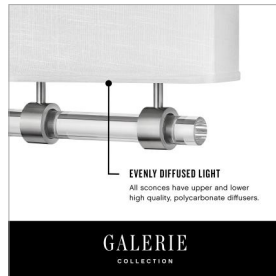

PRODUCT DETAILS:

- Dry Rated
- Classic, elegant lines and timeless details enhance a traditional space
- Merging modern and classic elements, the Galerie Collection offers a variety of LED ceiling and sconce fixtures with unique details and finishes that easily complement other Galerie Collection pieces.
- LED components carry a 5-year limited warranty
- Energy-efficient integrated LED - safer for the environment and low maintenance
- Diffusers are made of high transmittance, high diffusion, color stable LDA-filled polycarbonate to maximize delivered lumens
- ADA compliant design provides added accessibility and maximum clearance
- Invisimount hardware is hidden on the backplate for a clean silhouette

HINKLEY

HINKLEY
33000 Pin Oak Parkway
Avon Lake, OH 44012

PHONE: (440) 653-5500
Toll Free: 1 (800) 446-5539

hinkley.com