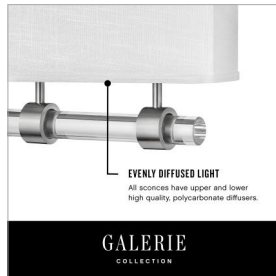

PRODUCT DETAILS:

- Dry Rated
- Classic, elegant lines and timeless details enhance a traditional space
- Merging modern and classic elements, the Galerie Collection offers a variety of LED ceiling and sconce fixtures with unique details and finishes that easily complement other Galerie Collection pieces.
- LED components carry a 5-year limited warranty
- Energy-efficient integrated LED - safer for the environment and low maintenance
- Diffusers are made of high transmittance, high diffusion, color stable LDA-filled polycarbonate to maximize delivered lumens
- ADA compliant design provides added accessibility and maximum clearance
- Invisimount hardware is hidden on the backplate for a clean silhouette