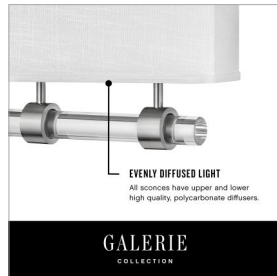

LINK HEATHERED GRAY

41301BK

MEDIUM SINGLE LIGHT SCONCE

Perfected by its prominent round or square finial, Link represents an updated design suitable for all types of rooms. Its shade comes in Off White Linen or Heather Gray Linen, complemented by a Black or Brushed Nickel color combinations to enhance its chic silhouette.

DETAILS	
FINISH:	Black
MATERIAL:	Steel
SHADE:	Heathered Gray Linen
DIMMABLE:	YES - CL TYPE DIMMER (SSL7A)

DIMENSIONS	
WIDTH:	8"
HEIGHT:	11.5"
WEIGHT:	3.3lb
BACK PLATE:	5.5"W X 7.25"H
EXTENSION:	3"
TOP TO OUTLET:	4.25"

PRODUCT DETAILS:

- Dry Rated
- Classic, elegant lines and timeless details enhance a traditional space
- Merging modern and classic elements, the Galerie Collection offers a variety of LED ceiling and sconce fixtures with unique details and finishes that easily complement other Galerie Collection pieces.
- LED components carry a 5-year limited warranty
- Energy-efficient integrated LED - safer for the environment and low maintenance
- Diffusers are made of high transmittance, high diffusion, color stable LDA-filled polycarbonate to maximize delivered lumens
- ADA compliant design provides added accessibility and maximum clearance
- Invisimount hardware is hidden on the backplate for a clean silhouette