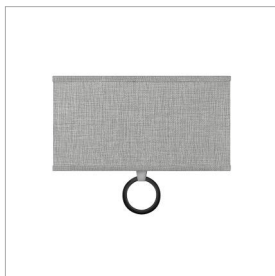

GALERIE

COLLECTION

LINK HEATHERED GRAY

41203BN

MEDIUM TWO LIGHT SCONCE

Perfected by its prominent round or square finial, Link represents an updated design suitable for all types of rooms. Its shade comes in Off White Linen or Heather Gray Linen, complemented by a Black or Brushed Nickel color combinations to enhance its chic silhouette.

DETAILS	
FINISH:	Brushed Nickel
MATERIAL:	Steel
SHADE:	Heathered Gray Linen
DIMMABLE:	YES - CL TYPE DIMMER (SSL7A)

DIMENSIONS	
WIDTH:	15"
HEIGHT:	11.8"
WEIGHT:	5.1lb
BACK PLATE:	13.50"W X 7.25"H
EXTENSION:	3"
TOP TO OUTLET:	4.25"