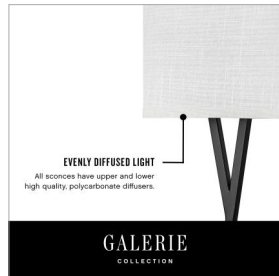

PRODUCT DETAILS:

- Dry Rated
- Merging modern and classic elements, the Galerie Collection offers a variety of LED ceiling and sconce fixtures with unique details and finishes that easily complement other Galerie Collection pieces.
- LED components carry a 5-year limited warranty
- Energy-efficient integrated LED - safer for the environment and low maintenance
- Merging the best of traditional and modern elements with a sophisticated and streamlined look
- Diffusers are made of high transmittance, high diffusion, color stable LDA-filled polycarbonate to maximize delivered lumens
- ADA compliant design provides added accessibility and maximum clearance
- Invisimount hardware is hidden on the backplate for a clean silhouette

HINKLEY

HINKLEY
33000 Pin Oak Parkway
Avon Lake, OH 44012

PHONE: (440) 653-5500
Toll Free: 1 (800) 446-5539

hinkley.com