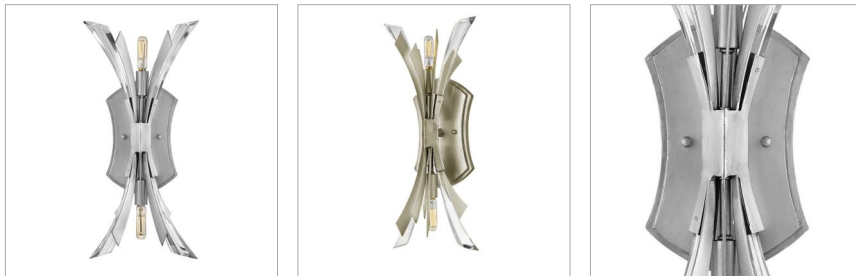

#### DETAILS

FINISH:	Glacial
MATERIAL:	Steel
DIMMABLE:	YES - WITH DIMMABLE LAMP (NOT INCLUDED)

#### DIMENSIONS

WIDTH:	9"
HEIGHT:	17.3"
WEIGHT:	4.5lb
BACK PLATE:	5"W X 8"H
EXTENSION:	4.8"
TOP TO OUTLET:	8.75"

#### PRODUCT DETAILS:

- Dry Rated
- This fixture can be mounted horizontally
- Merging the best of traditional and modern elements with a sophisticated and streamlined look