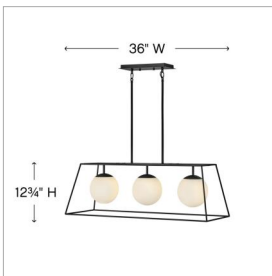

JONAS

4376BK

SMALL THREE LIGHT LINEAR

Jonas is a maestro of mid-century modern design. Eye-catching etched glass globes are centered within a modern open frame of solid steel in either Heritage Brass or Black, creating a sleek timeless form infused with retro flair.

DETAILS	
FINISH:	Black
MATERIAL:	Steel
GLASS:	Etched Opal
DIMMABLE:	YES - WITH DIMMABLE LAMP (NOT INCLUDED)

DIMENSIONS	
WIDTH:	36"
HEIGHT:	12.8"
DEPTH:	13
WEIGHT:	13.5lb

LIGHT SOURCE	
LIGHT SOURCE:	Socketed
WATTAGE:	3-10w Med. LED, 100w Equiv. or 3-100w Med.
VOLTAGE:	120v

MOUNTING	
CANOPY:	5.25"W X 11.25"L
LEAD WIRE:	1 X 120"
MAX HEIGHT:	47

SHIPPING	
CARTON LENGTH:	36
CARTON WIDTH:	16
CARTON HEIGHT:	15
CARTON WEIGHT:	20.7

PRODUCT DETAILS:

- Suitable for use in dry (indoor) locations as defined by NEC and CEC. Meets United States UL Underwriters Laboratories & CSA Canadian Standards Association Product Safety Standards.
- This fixture includes multiple down stems in various lengths to customize the installation height, including two 6" stems and four 12" stems
- Distinctive mid-century modern elements merge with sleek and timeless forms for a vintage vibe with modern flair