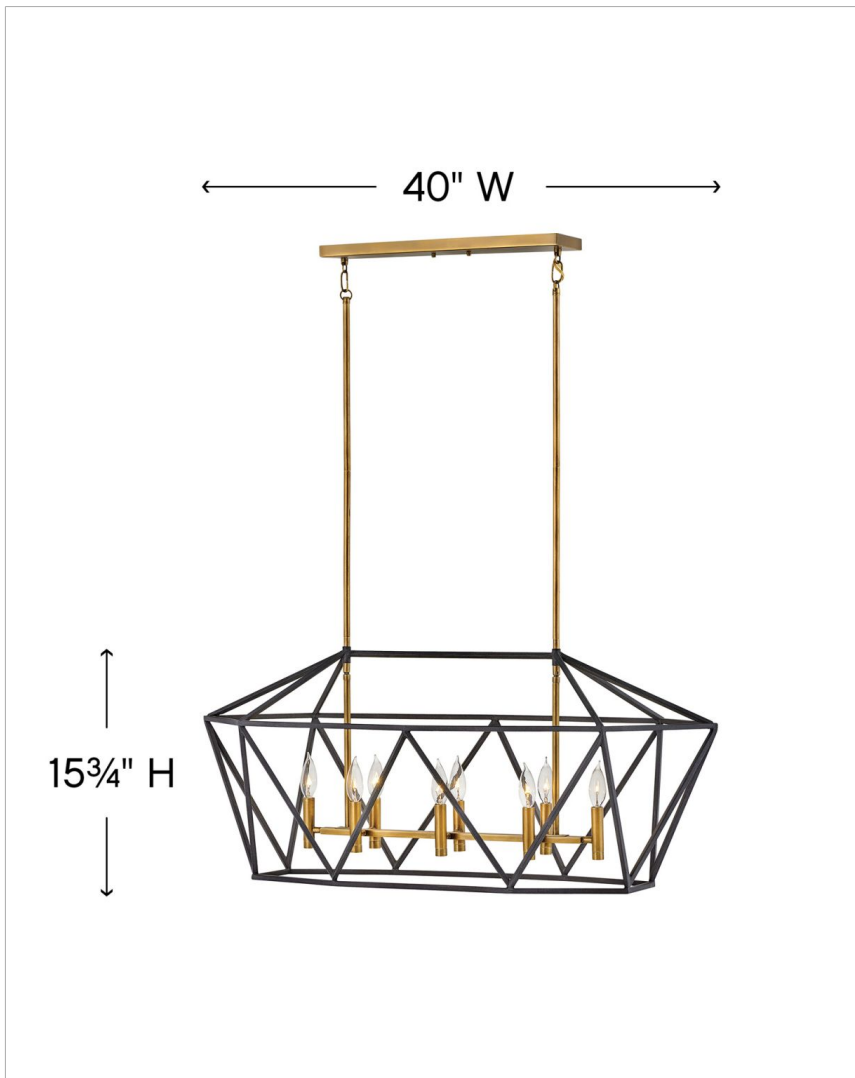

### MEDIUM EIGHT LIGHT LINEAR

Theory's multi-faceted cage design proves the ultimate style solution to the elegance equation. This vintage, mid-century design is updated with a sophisticated two-tone finish, enhancing its modern geometric shape with a bold layering effect.

DETAILS	
FINISH:	Aged Zinc
MATERIAL:	Steel
DIMMABLE:	YES - WITH DIMMABLE LAMP (NOT INCLUDED)

DIMENSIONS	
WIDTH:	40"
HEIGHT:	15.8"
WEIGHT:	13.3lb

LIGHT SOURCE	
LIGHT SOURCE:	Socketed
WATTAGE:	8-5w Cand. LED, 60w Equiv.
VOLTAGE:	120v

MOUNTING	
CANOPY:	4.5"W x 18"L
LEAD WIRE:	1 X 120"
MAX HEIGHT:	51.8

SHIPPING	
CARTON LENGTH:	42.5
CARTON WIDTH:	18.9
CARTON HEIGHT:	19.9
CARTON WEIGHT:	16.5

#### PRODUCT DETAILS:

- Dry Rated
- Includes (2) 6" stems and (4) 12" stems to customize hanging height
- Distinctive mid-century modern elements merge with sleek and timeless forms for a vintage vibe with modern flair
- Ideal for vintage filament bulbs (not included)