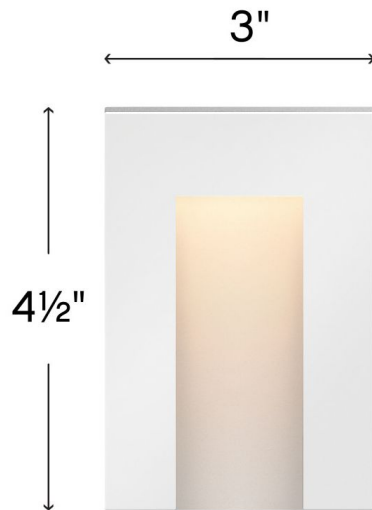

TAPER

1556SW

DECK SCONCE VERTICAL

Sleek and sophisticated, Taper is built to last with a timeless, minimalist style that radiates contemporary cool. Its recessed integrated LEDs are directed downward with gradient illumination that grazes the gently sloped design.

DETAILS	
FINISH:	Satin White
MATERIAL:	Aluminum
GLASS:	Etched
DIMMABLE:	YES - WITH MLV ON TRANSFORMER PRIMARY

DIMENSIONS	
WIDTH:	3"
HEIGHT:	4.5"
DEPTH:	1.4
BACK PLATE:	3"W X 4.5"H

LIGHT SOURCE	
LIGHT SOURCE:	Integrated LED
LED NAME:	ETP10
WATTAGE:	1.20w LED *Included
VOLTAGE:	12v
VOLT AMPS:	1.5
LUMENS:	90
CRI:	90
INCANDESCENT EQUIVALENCY:	1 x 10w
DIMMABLE:	YES - WITH MLV ON TRANSFORMER PRIMARY
TRANSFORMER REQUIRED:	Yes

MOUNTING	
LEAD WIRE:	1 X 60"

SHIPPING	
CARTON LENGTH:	3.4
CARTON WIDTH:	1.8
CARTON HEIGHT:	4.9

PRODUCT DETAILS:

- Wet Rated
- A wiring kit is supplied
- Energy-efficient integrated LED - safer for the environment and low maintenance
- 12V systems with LED bulbs consume less energy leading to lower electricity bills and a reduced carbon footprint
- ADA compliant design provides added accessibility and maximum clearance
- Step lights are a versatile way to illuminate areas of foot traffic
- The Hinkley Home Automation App allows you to control your landscape lights anytime, anywhere. You can turn dimmers on/off and adjust sliding brightness settings remotely.
- Bold lines and a clean, minimalist style complement contemporary architecture

HINKLEY

HINKLEY
33000 Pin Oak Parkway
Avon Lake, OH 44012

PHONE: (440) 653-5500
Toll Free: 1 (800) 446-5539

hinkley.com