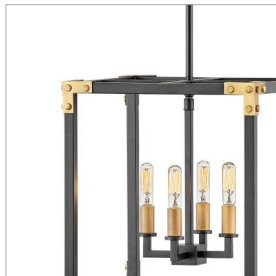

LOUIS

4294SK

MEDIUM OPEN FRAME

Transport your decor to a stylish new dimension. Inspired by vintage trunks, cast campaign corners with oversized rivets are the hallmark of Louis. A Satin Black frame, accented at each corner with Heritage Brass coordinates with the candelabra within.

DETAILS	
FINISH:	Satin Black
MATERIAL:	Steel
SLOPE DEGREE:	90
DIMMABLE:	YES - WITH DIMMABLE LAMP (NOT INCLUDED)

DIMENSIONS	
WIDTH:	14.5"
HEIGHT:	16.3"
WEIGHT:	11.5lb

LIGHT SOURCE	
LIGHT SOURCE:	Socketed
WATTAGE:	4-60w Cand.
VOLTAGE:	120v

MOUNTING	
CANOPY:	5.5" Sq.
LEAD WIRE:	1 X 120"
MAX HEIGHT:	48.8

SHIPPING	
CARTON LENGTH:	21
CARTON WIDTH:	18
CARTON HEIGHT:	17.5
CARTON WEIGHT:	14

PRODUCT DETAILS:

- Dry Rated
- Includes (1) 6" stem and (2) 12" stems to customize hanging height
- Can be hung on a sloped ceiling
- Merging the best of traditional and modern elements with a sophisticated and streamlined look