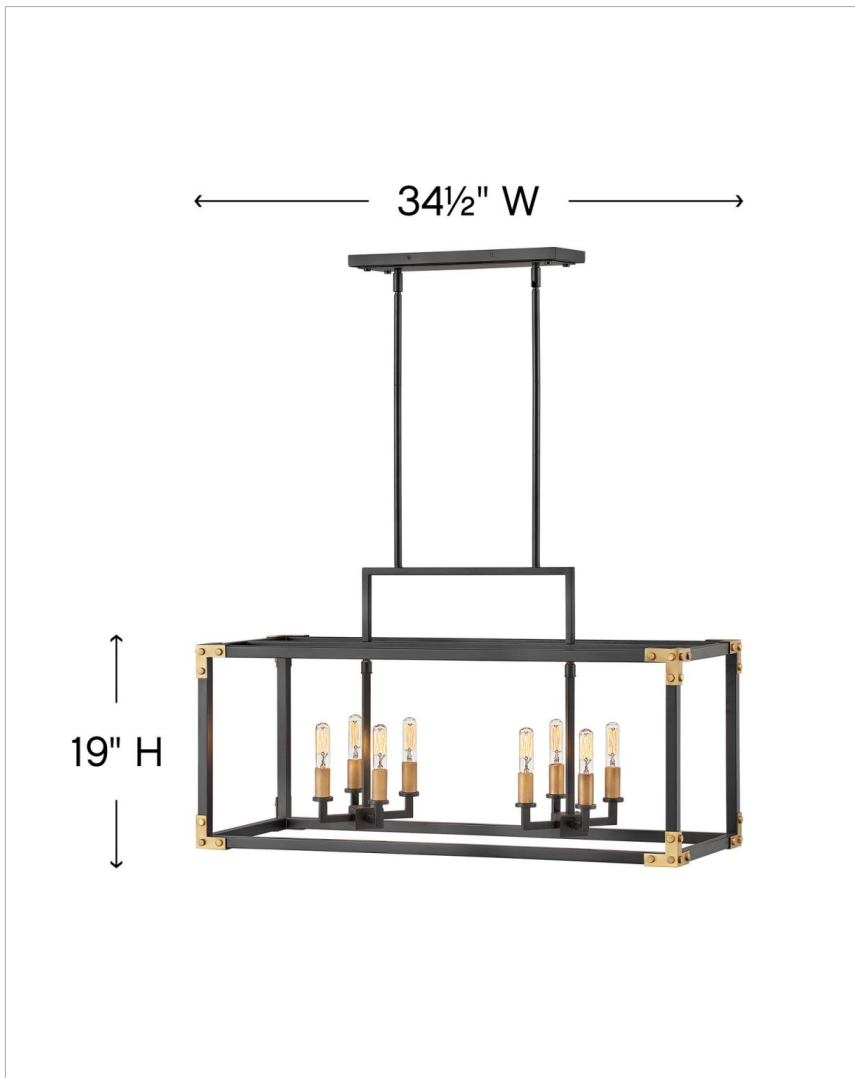

### SMALL EIGHT LIGHT LINEAR

Transport your decor to a stylish new dimension. Inspired by vintage trunks, cast campaign corners with oversized rivets are the hallmark of Louis. A Satin Black frame, accented at each corner with Heritage Brass coordinates with the candelabra within.

DETAILS	
FINISH:	Satin Black
MATERIAL:	Steel
DIMMABLE:	YES - WITH DIMMABLE LAMP (NOT INCLUDED)

DIMENSIONS	
WIDTH:	34.5"
HEIGHT:	19"
DEPTH:	12.5
WEIGHT:	19lb

LIGHT SOURCE	
LIGHT SOURCE:	Socketed
WATTAGE:	8-5w Cand. LED, 60w Equiv. or 8-60w Cand.
VOLTAGE:	120v

MOUNTING	
CANOPY:	5"W X 15"L
LEAD WIRE:	1 X 120"
MAX HEIGHT:	51.5

SHIPPING	
CARTON LENGTH:	22.5
CARTON WIDTH:	16
CARTON HEIGHT:	37.5
CARTON WEIGHT:	25.5

#### PRODUCT DETAILS:

- Dry Rated
- Includes (2) 6" stems and (4) 12" stems to customize hanging height
- Merging the best of traditional and modern elements with a sophisticated and streamlined look