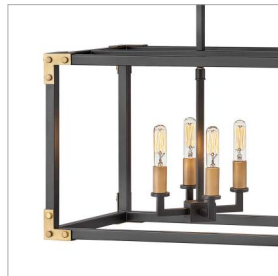

LOUIS

4298SK

SMALL EIGHT LIGHT LINEAR

Transport your decor to a stylish new dimension. Inspired by vintage trunks, cast campaign corners with oversized rivets are the hallmark of Louis. A Satin Black frame, accented at each corner with Heritage Brass coordinates with the candelabra within.

DETAILS	
FINISH:	Satin Black
MATERIAL:	Steel
DIMMABLE:	YES - WITH DIMMABLE LAMP (NOT INCLUDED)

DIMENSIONS	
WIDTH:	34.5"
HEIGHT:	19"
DEPTH:	12.5
WEIGHT:	19lb

LIGHT SOURCE	
LIGHT SOURCE:	Socketed
WATTAGE:	8-5w Cand. LED, 60w Equiv. or 8-60w Cand.
VOLTAGE:	120v

MOUNTING	
CANOPY:	5"W X 15"L
LEAD WIRE:	1 X 120"
MAX HEIGHT:	51.5

SHIPPING	
CARTON LENGTH:	22.5
CARTON WIDTH:	16
CARTON HEIGHT:	37.5
CARTON WEIGHT:	25.5

PRODUCT DETAILS:

- Dry Rated
- Includes (2) 6" stems and (4) 12" stems to customize hanging height
- Merging the best of traditional and modern elements with a sophisticated and streamlined look

HINKLEY

HINKLEY
33000 Pin Oak Parkway
Avon Lake, OH 44012

PHONE: (440) 653-5500
Toll Free: 1 (800) 446-5539

hinkley.com