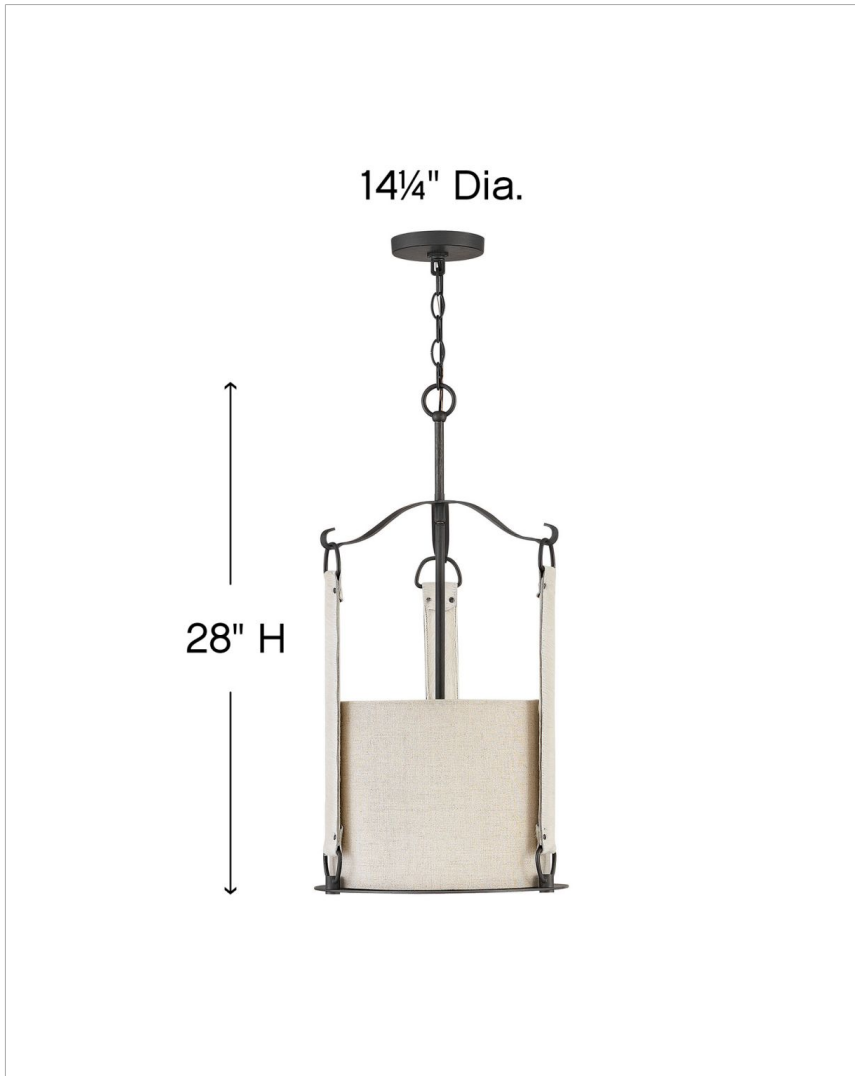

TELLURIDE

3763BGR

MEDIUM PENDANT

Rustic and sturdy, but with graceful arches and unexpected details, Telluride embodies a rugged, Western spirit. A Brushed Graphite finish yoke curves down to support the Hair-On-Hide straps holding an over scaled Oatmeal Linen shade. A rustic candle cluster completes the lodge look.

DETAILS	
FINISH:	Brushed Graphite
MATERIAL:	Steel
SHADE:	Oatmeal Linen
SLOPE DEGREE:	90
DIMMABLE:	YES - WITH DIMMABLE LAMP (NOT INCLUDED)

DIMENSIONS	
WIDTH:	14.3"
HEIGHT:	28"
WEIGHT:	10lb

LIGHT SOURCE	
LIGHT SOURCE:	Socketed
WATTAGE:	3-5w Cand. LED, 60w Equiv. or 3-60w Cand.
VOLTAGE:	120v

MOUNTING	
CANOPY:	5.25" Dia.
LEAD WIRE:	1 X 72"

SHIPPING	
CARTON LENGTH:	16.5
CARTON WIDTH:	17
CARTON HEIGHT:	17
CARTON WEIGHT:	13

PRODUCT DETAILS:

- Dry Rated
- Can be hung on a sloped ceiling
- Merging the best of traditional and modern elements with a sophisticated and streamlined look