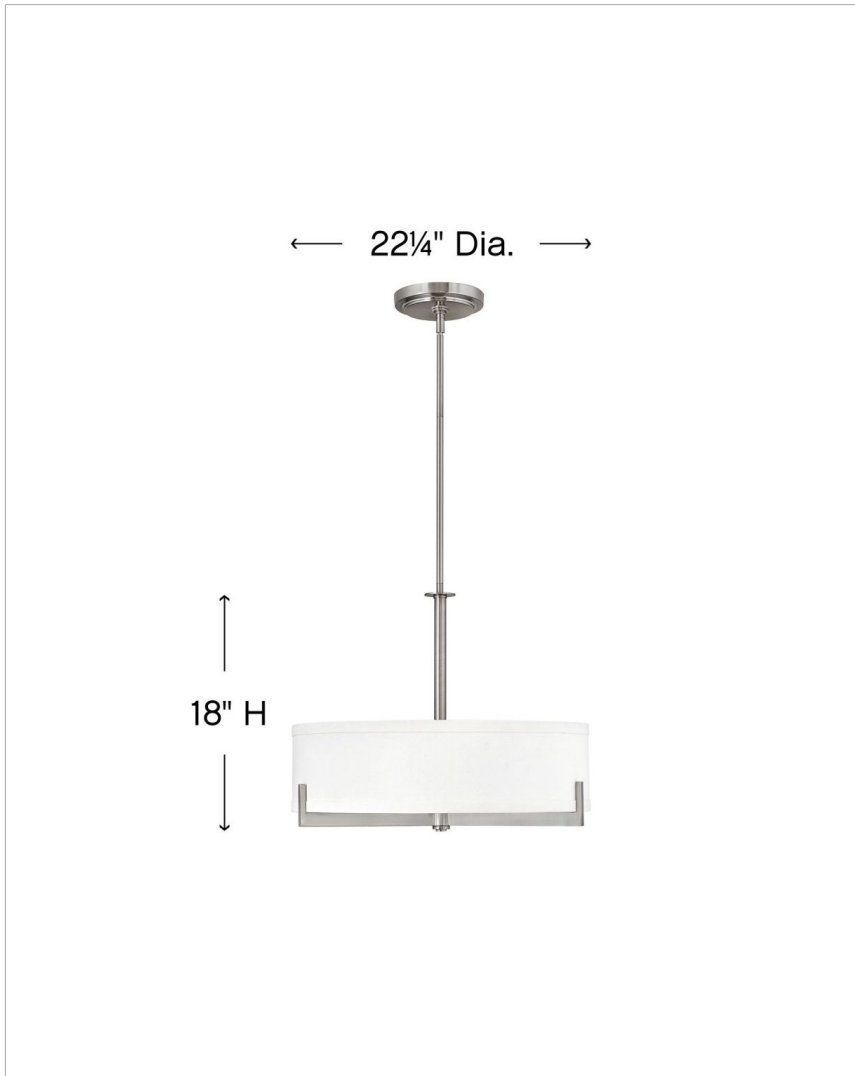

HAYES

4234BN

SMALL DRUM CHANDELIER

Hayes is intrinsically basic in design but makes a bold impact in any space. Three Brushed Nickel or Oil Rubbed Bronze arms support the base and, merging both form and function, reach up and around to support the shade. The overscaled off-white linen shade evenly distributes light without overpowering the decor.

DETAILS	
FINISH:	Brushed Nickel
MATERIAL:	Steel
GLASS:	Etched Acrylic
SHADE:	Off-White Linen
SLOPE DEGREE:	90
DIMMABLE:	YES - WITH DIMMABLE LAMP (NOT INCLUDED)

DIMENSIONS	
WIDTH:	22.3"
HEIGHT:	18"
WEIGHT:	8lb

LIGHT SOURCE	
LIGHT SOURCE:	Socketed
WATTAGE:	3-14w Med. LED, 100w Equiv. or 3-100w Med.
VOLTAGE:	120v

MOUNTING	
CANOPY:	6.5" Dia.
LEAD WIRE:	1 X 120"
MAX HEIGHT:	51.5

SHIPPING	
CARTON LENGTH:	24.3
CARTON WIDTH:	24.3
CARTON HEIGHT:	10.3
CARTON WEIGHT:	14

PRODUCT DETAILS:

- Dry Rated
- Includes (1) 6" stem and (2) 12" stems to customize hanging height
- Can be hung on a sloped ceiling
- Merging the best of traditional and modern elements with a sophisticated and streamlined look