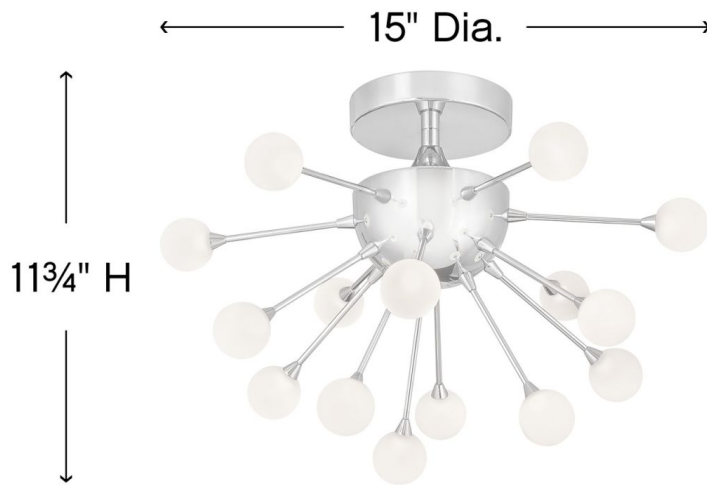

IMPULSE

FR4441PCM

MEDIUM SEMI-FLUSH MOUNT

Impulse is a dynamic LED design with a striking contemporary shape. Petite stems radiate from the spherical body while miniature acrylic ornaments of light glow at its tips. An array of chic finishes in Polished Chrome, Polished Gold, Black Chrome, and Cloud (White) intensifies its stunning effect.

DETAILS

FINISH:	Polished Chrome
MATERIAL:	Steel
DIMMABLE:	Yes

DIMENSIONS

WIDTH:	15"
HEIGHT:	11.8"
WEIGHT:	4.5lb

LIGHT SOURCE

LIGHT SOURCE:	Integrated LED
LED NAME:	1.5w I-Wand
WATTAGE:	15-1.50w LED *Included
VOLTAGE:	120v
LUMENS:	950
CRI:	92
INCANDESCENT EQUIVALENCY:	3 x 40w
DIMMABLE:	Yes

MOUNTING

CANOPY:	5.25" Dia.
---------	------------

SHIPPING

CARTON LENGTH:	15
CARTON WIDTH:	19.5
CARTON HEIGHT:	19.5
CARTON WEIGHT:	8.5

PRODUCT DETAILS:

- Dry Rated; Suitable for indoor living spaces only
- Distinctive mid-century modern elements merge with sleek and timeless forms for a vintage vibe with modern flair
- This design features a sparkling