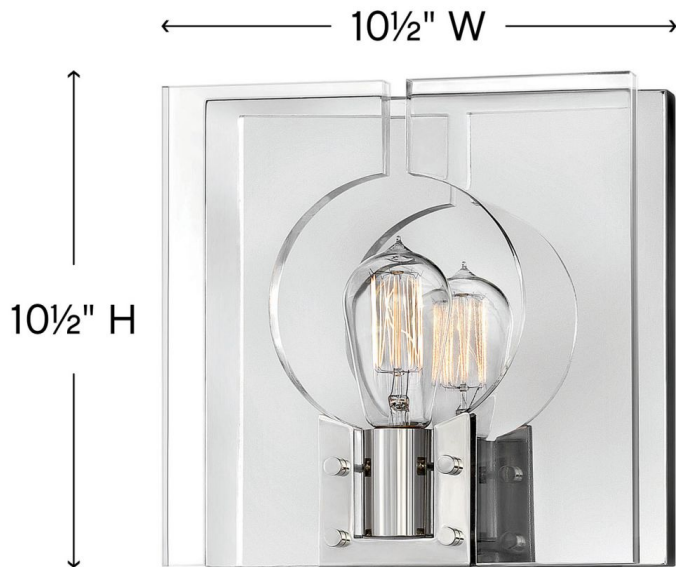

lisa mcdennon
COLLECTION

LUDLOW

41310PNI

MEDIUM SINGLE LIGHT SCONCE

Ludlow cleverly blends a penchant for industrial features with inspiration drawn from Palladian architecture. Designed around the light source, Ludlow plays with the simple geometry of circles and squares for an ultra-stylish composition. Ludlow is part of the Lisa McDennon Collection.

DETAILS	
FINISH:	Polished Nickel
MATERIAL:	Steel
GLASS:	Clear Acrylic
DIMMABLE:	YES - WITH DIMMABLE LAMP (NOT INCLUDED)

DIMENSIONS	
WIDTH:	10.5"
HEIGHT:	10.5"
WEIGHT:	11lb
BACK PLATE:	10.5" Sq.
EXTENSION:	5.3"
TOP TO OUTLET:	6"

LIGHT SOURCE	
LIGHT SOURCE:	Socketed
WATTAGE:	1-14w Med. LED, 100w Equiv. or 1-100w Med.
VOLTAGE:	120v

SHIPPING	
CARTON LENGTH:	7
CARTON WIDTH:	13.5
CARTON HEIGHT:	13.5
CARTON WEIGHT:	12

PRODUCT DETAILS:

- Dry Rated
- Bold silhouette with dramatic details creates a modern statement
- Invisimount hardware is hidden on the backplate for a clean silhouette
- Part of the Lisa McDennon Collection of eclectic lighting designs, blending traditional and modern West Coast styles with striking natural elements, sculptural silhouettes, and layered textiles