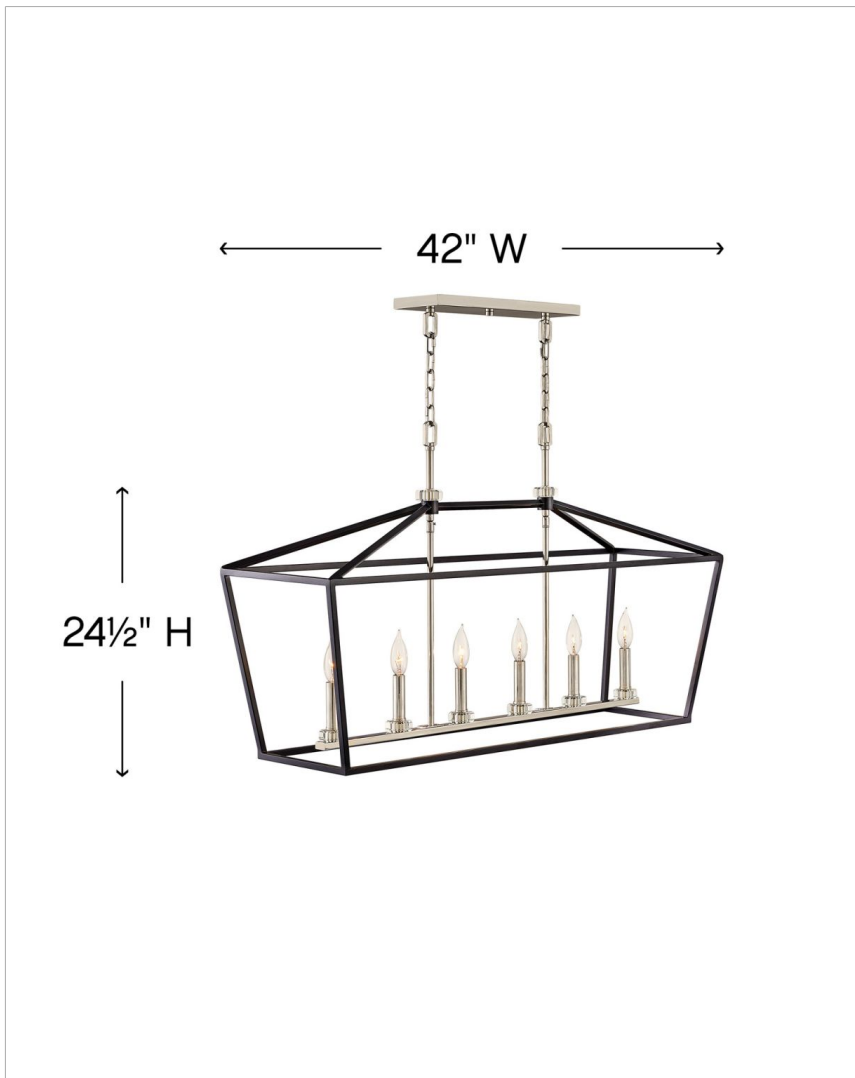

STINSON

3539BK

MEDIUM SIX LIGHT LINEAR

For a classic statement-maker, Stinson hits the mark. A robust open and airy cage, designed for maximum impact in Distressed Brass or Black with Polished Nickel finish, is accompanied by refined sparkling crystal accents to create the perfect mix of traditional appeal and industrial panache.

DETAILS

FINISH:	Black
MATERIAL:	Steel
DIMMABLE:	YES - WITH DIMMABLE LAMP (NOT INCLUDED)

DIMENSIONS

WIDTH:	42"
HEIGHT:	24.5"
DEPTH:	12
WEIGHT:	14.5lb

LIGHT SOURCE

LIGHT SOURCE:	Socketed
WATTAGE:	6-5w Cand. LED, 60w Equiv.
VOLTAGE:	120v

MOUNTING

CANOPY:	4.5"W X 15.75"L
LEAD WIRE:	1 X 120"

SHIPPING

CARTON LENGTH:	45
CARTON WIDTH:	14.5
CARTON HEIGHT:	22.5
CARTON WEIGHT:	21.5

PRODUCT DETAILS:

- Dry Rated
- Merging the best of traditional and modern elements with a sophisticated and streamlined look