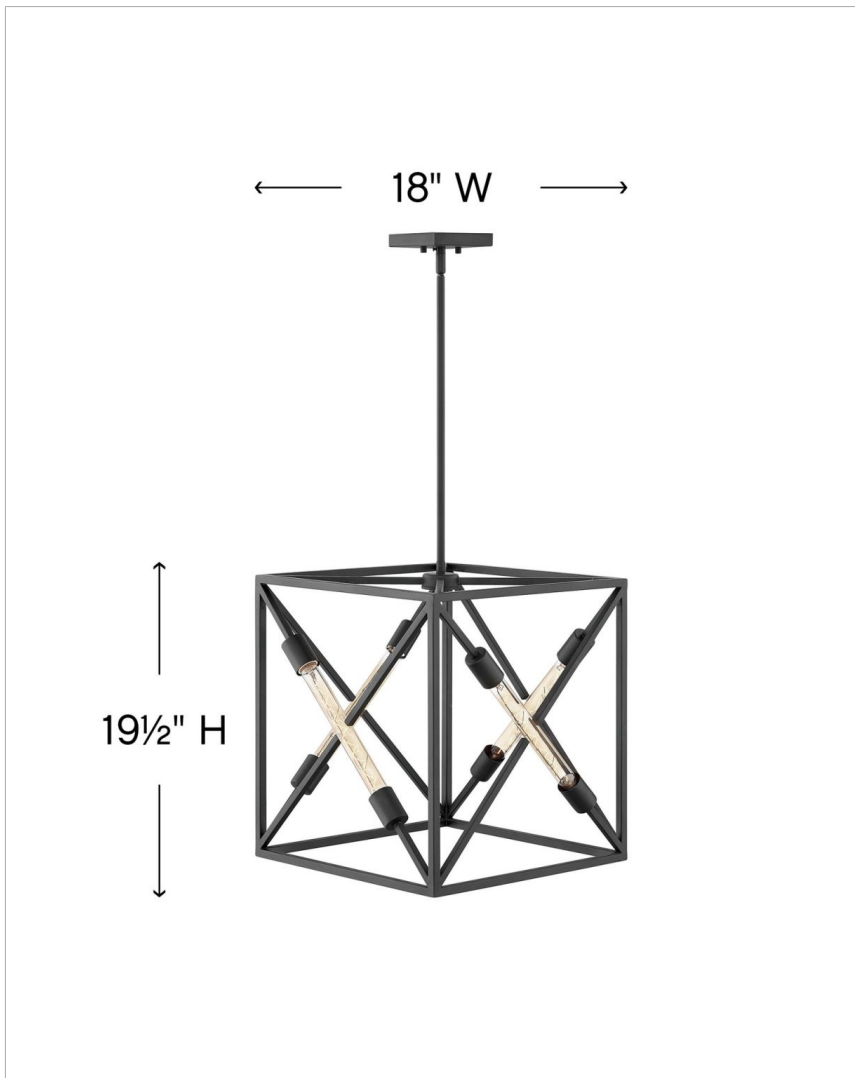

HEWITT

3375SK

MEDIUM OPEN FRAME

Hewitt's vintage modern design, heavily influenced by the industrial elements of early fluorescent lamps, brings a sense of whimsy to its bold, masculine silhouette. Clear, elongated T lamps are securely held between two fitters and reinforce the streamlined linear framework in robust Satin Black steel.

DETAILS	
FINISH:	Satin Black
MATERIAL:	Steel
SLOPE DEGREE:	90
DIMMABLE:	YES - WITH DIMMABLE LAMP (NOT INCLUDED)

DIMENSIONS	
WIDTH:	18"
HEIGHT:	19.5"
WEIGHT:	10lb

LIGHT SOURCE	
LIGHT SOURCE:	Socketed
WATTAGE:	4-100w Med.
VOLTAGE:	120v

MOUNTING	
CANOPY:	4.75" Sq.
LEAD WIRE:	1 X 120"
MAX HEIGHT:	52.3

SHIPPING	
CARTON LENGTH:	20.5
CARTON WIDTH:	20.5
CARTON HEIGHT:	22
CARTON WEIGHT:	15.5

PRODUCT DETAILS:

- Dry Rated; Suitable for indoor living spaces only
- Includes (1) 6" stem and (2) 12" stems to customize hanging height
- Can be hung on a sloped ceiling
- Convertible design can be hung as a chandelier or semi-flush mount
- Convertible design can be hung as a pendant or semi-flush mount
- Angular lines, a bold finish, simple shape and sturdy details merge for a robust but pared down industrial design