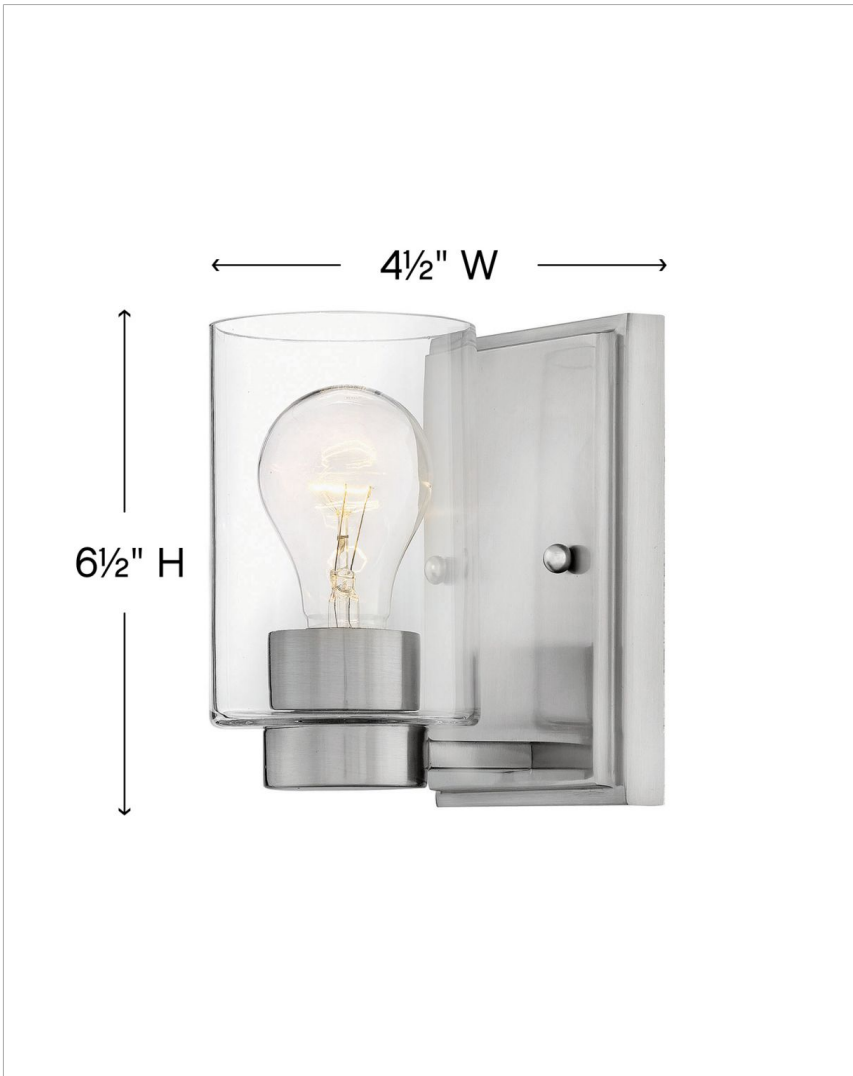

MILEY

5050BN-CL

SMALL SINGLE LIGHT VANITY

Miley's chic design complements a variety of décors with its sleek lines and elegant glass shape. The cast stepped back plate and cast glass holders in Chrome or Brushed Nickel finishes add to its beauty.

DETAILS	
FINISH:	Brushed Nickel
MATERIAL:	Steel
GLASS:	Clear
DIMMABLE:	YES - WITH DIMMABLE LAMP (NOT INCLUDED)

DIMENSIONS	
WIDTH:	4.5"
HEIGHT:	6.5"
WEIGHT:	1.5lb
BACK PLATE:	4.75"W X 6.5"H
EXTENSION:	5.3"
TOP TO OUTLET:	3.25"

LIGHT SOURCE	
LIGHT SOURCE:	Socketed
WATTAGE:	1-12w Med. LED, 100w Equiv.
VOLTAGE:	120v

SHIPPING	
CARTON LENGTH:	10
CARTON WIDTH:	7.5
CARTON HEIGHT:	8.5
CARTON WEIGHT:	2

PRODUCT DETAILS:

- This fixture can be mounted either up or down to best fit your space
- Damp Rated
- Merging the best of traditional and modern elements with a sophisticated and streamlined look