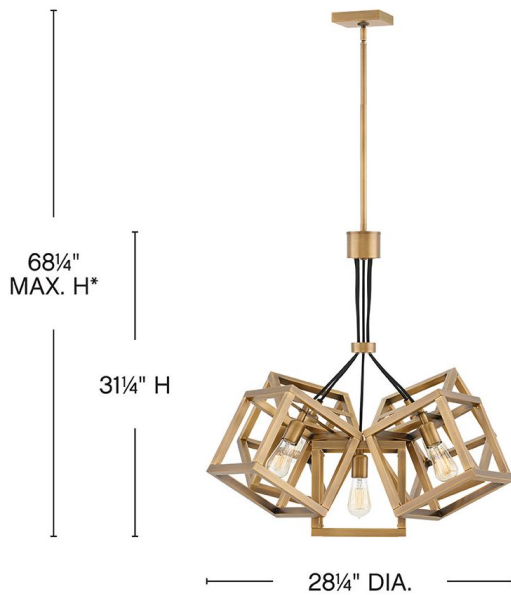

ENSEMBLE

FR42444BBZ

MEDIUM SINGLE TIER CHANDELIER

Ensemble's daring silhouette combines layers of sleek edges with rich, gleaming finishes to create a captivating form from any angle.

DETAILS	
FINISH:	Brushed Bronze
MATERIAL:	Steel
SLOPE DEGREE:	90
DIMMABLE:	YES - WITH DIMMABLE LAMP (NOT INCLUDED)

DIMENSIONS	
WIDTH:	28.3"
HEIGHT:	31.3"
WEIGHT:	20.5lb

LIGHT SOURCE	
LIGHT SOURCE:	Socketed
WATTAGE:	5-14w Med. LED, 100w Equiv.
VOLTAGE:	120v

MOUNTING	
CANOPY:	5" Sq.
LEAD WIRE:	1 X 120"
MAX HEIGHT:	68.3

SHIPPING	
CARTON LENGTH:	30.5
CARTON WIDTH:	21
CARTON HEIGHT:	12.5
CARTON WEIGHT:	28

*Maximum achievable height with stems included.

PRODUCT DETAILS:

- Dry Rated
- Can be hung on a sloped ceiling
- Bold silhouette with dramatic details creates a modern statement
- Includes (1) 4" stem, (1) 6" stem, and (2) 12" stems to customize hanging height