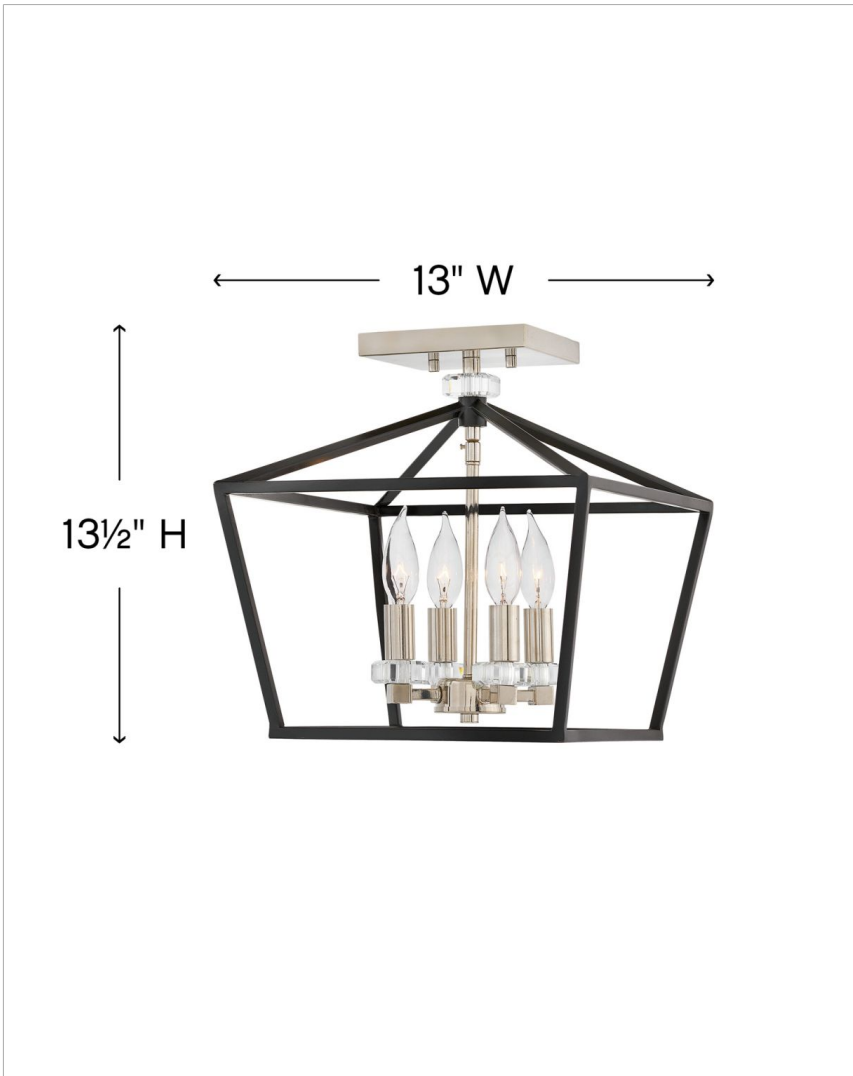

STINSON

3533BK

SMALL SEMI-FLUSH MOUNT

For a classic statement-maker, Stinson hits the mark. A robust open and airy cage, designed for maximum impact in Distressed Brass or Black with Polished Nickel finish, is accompanied by refined sparkling crystal accents to create the perfect mix of traditional appeal and industrial panache.

DETAILS	
FINISH:	Black
MATERIAL:	Steel
DIMMABLE:	YES - WITH DIMMABLE LAMP (NOT INCLUDED)

DIMENSIONS	
WIDTH:	13"
HEIGHT:	13.5"
WEIGHT:	5lb

LIGHT SOURCE	
LIGHT SOURCE:	Socketed
WATTAGE:	4-5w Cand. LED, 60w Equiv.
VOLTAGE:	120v

MOUNTING	
CANOPY:	5" Sq.

SHIPPING	
CARTON LENGTH:	15.5
CARTON WIDTH:	15.5
CARTON HEIGHT:	15.5
CARTON WEIGHT:	8

PRODUCT DETAILS:

- Dry Rated
- Merging the best of traditional and modern elements with a sophisticated and streamlined look