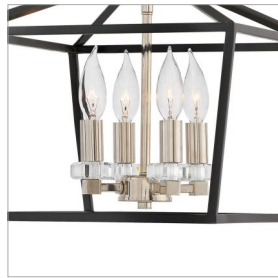

STINSON

3533BK

SMALL SEMI-FLUSH MOUNT

For a classic statement-maker, Stinson hits the mark. A robust open and airy cage, designed for maximum impact in Distressed Brass or Black with Polished Nickel finish, is accompanied by refined sparkling crystal accents to create the perfect mix of traditional appeal and industrial panache.

DETAILS	
FINISH:	Black
MATERIAL:	Steel
DIMMABLE:	YES - WITH DIMMABLE LAMP (NOT INCLUDED)

DIMENSIONS	
WIDTH:	13"
HEIGHT:	13.5"
WEIGHT:	5lb

LIGHT SOURCE	
LIGHT SOURCE:	Socketed
WATTAGE:	4-5w Cand. LED, 60w Equiv.
VOLTAGE:	120v

MOUNTING	
CANOPY:	5" Sq.

SHIPPING	
CARTON LENGTH:	15.5
CARTON WIDTH:	15.5
CARTON HEIGHT:	15.5
CARTON WEIGHT:	8

PRODUCT DETAILS:

- Dry Rated
- Merging the best of traditional and modern elements with a sophisticated and streamlined look