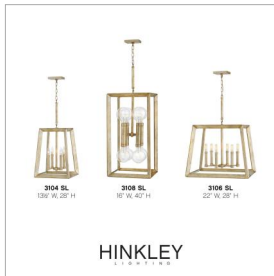

TINSLEY

3108SL

LARGE OPEN FRAME PENDANT

Sleek and sophisticated, Tinsley gracefully blends updated traditional elements with Art Deco flair. These artfully crafted designs impart a soft yet dramatic statement in a luxurious Silver Leaf finish.

DETAILS	
FINISH:	Silver Leaf
MATERIAL:	Steel
SLOPE DEGREE:	90
DIMMABLE:	YES - WITH DIMMABLE LAMP (NOT INCLUDED)

DIMENSIONS	
WIDTH:	16"
HEIGHT:	40.8"
WEIGHT:	17.5lb

LIGHT SOURCE	
LIGHT SOURCE:	Socketed
WATTAGE:	8-10w Med. LED, 100w Equiv. or 8-100w Med.
VOLTAGE:	120v

MOUNTING	
CANOPY:	5.25" Sq.
LEAD WIRE:	1 X 144"

SHIPPING	
CARTON LENGTH:	20
CARTON WIDTH:	19.5
CARTON HEIGHT:	34
CARTON WEIGHT:	24

PRODUCT DETAILS:

- Dry Rated
- Can be hung on a sloped ceiling
- This design features a luxurious gold finish with an opulent sheen
- Merging the best of traditional and modern elements with a sophisticated and streamlined look
- Ideal for g-style bulbs (not included)