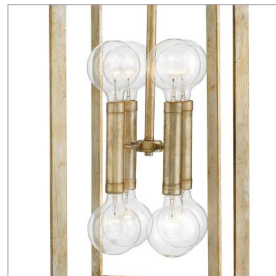

TINSLEY

3108SL

LARGE OPEN FRAME PENDANT

Sleek and sophisticated, Tinsley gracefully blends updated traditional elements with Art Deco flair. These artfully crafted designs impart a soft yet dramatic statement in a luxurious Silver Leaf finish.

DETAILS	
FINISH:	Silver Leaf
MATERIAL:	Steel
SLOPE DEGREE:	90
DIMMABLE:	YES - WITH DIMMABLE LAMP (NOT INCLUDED)

DIMENSIONS	
WIDTH:	16"
HEIGHT:	40.8"
WEIGHT:	17.5lb

LIGHT SOURCE	
LIGHT SOURCE:	Socketed
WATTAGE:	8-10w Med. LED, 100w Equiv. or 8-100w Med.
VOLTAGE:	120v

MOUNTING	
CANOPY:	5.25" Sq.
LEAD WIRE:	1 X 144"

SHIPPING	
CARTON LENGTH:	20
CARTON WIDTH:	19.5
CARTON HEIGHT:	34
CARTON WEIGHT:	24

PRODUCT DETAILS:

- Dry Rated
- Can be hung on a sloped ceiling
- This design features a luxurious gold finish with an opulent sheen
- Merging the best of traditional and modern elements with a sophisticated and streamlined look
- Ideal for g-style bulbs (not included)