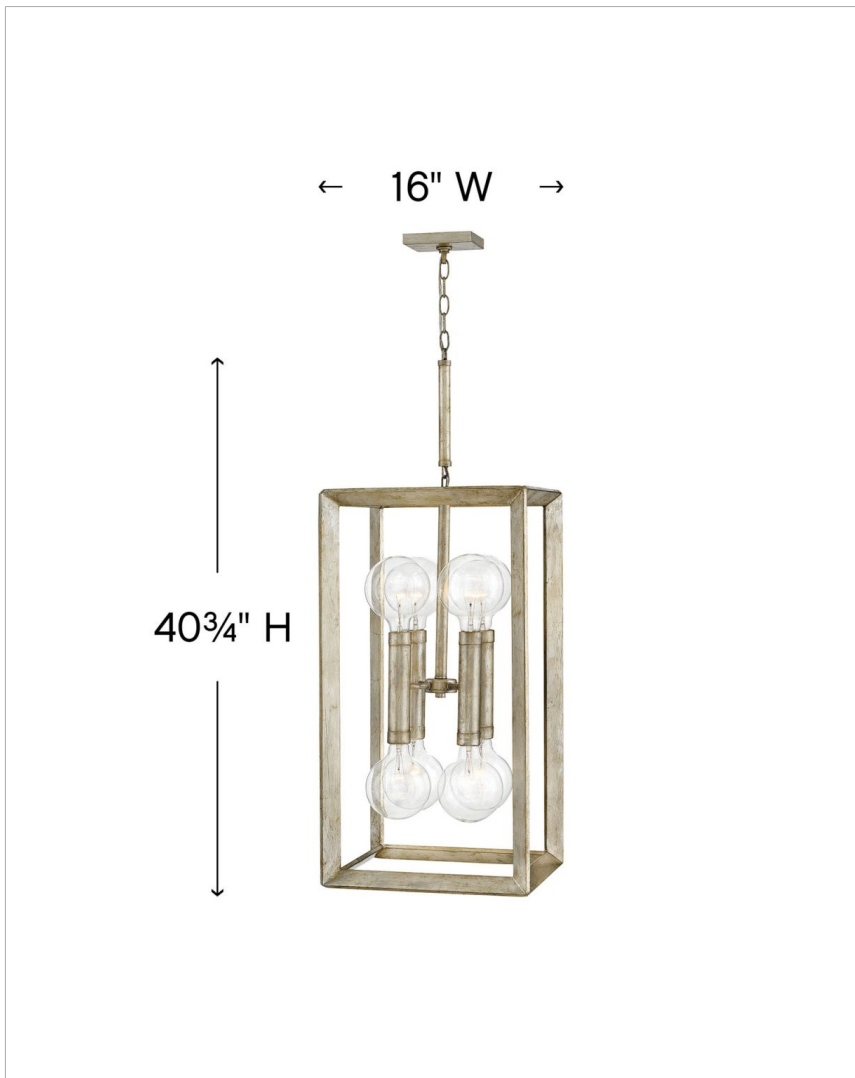

TINSLEY

3108SL

LARGE OPEN FRAME PENDANT

Sleek and sophisticated, Tinsley gracefully blends updated traditional elements with Art Deco flair. These artfully crafted designs impart a soft yet dramatic statement in a luxurious Silver Leaf finish.

DETAILS	
FINISH:	Silver Leaf
MATERIAL:	Steel
SLOPE DEGREE:	90
DIMMABLE:	YES - WITH DIMMABLE LAMP (NOT INCLUDED)

DIMENSIONS	
WIDTH:	16"
HEIGHT:	40.8"
WEIGHT:	17.5lb

LIGHT SOURCE	
LIGHT SOURCE:	Socketed
WATTAGE:	8-10w Med. LED, 100w Equiv. or 8-100w Med.
VOLTAGE:	120v

MOUNTING	
CANOPY:	5.25" Sq.
LEAD WIRE:	1 X 144"

SHIPPING	
CARTON LENGTH:	20
CARTON WIDTH:	19.5
CARTON HEIGHT:	34
CARTON WEIGHT:	24

PRODUCT DETAILS:

- Dry Rated
- Can be hung on a sloped ceiling
- This design features a luxurious gold finish with an opulent sheen
- Merging the best of traditional and modern elements with a sophisticated and streamlined look
- Ideal for g-style bulbs (not included)