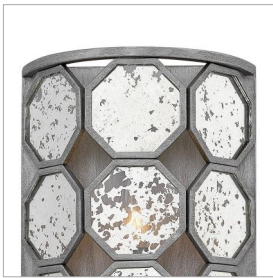

LARA

3560BV

MEDIUM SINGLE LIGHT SCONCE

Stunning octagonal panes of antique mirror glass are the striking centerpiece of Lara's stem hung transitional design. The hand painted Brushed Silver finish radiates with lustrous undertones, adding dimension and vintage elegance.

DETAILS

FINISH:	Brushed Silver
MATERIAL:	Steel
GLASS:	Antique Mirror
DIMMABLE:	YES - WITH DIMMABLE LAMP (NOT INCLUDED)

DIMENSIONS

WIDTH:	8.5"
HEIGHT:	11.5"
WEIGHT:	3.5lb
BACK PLATE:	8.5"W X 11.5"H
EXTENSION:	4"
TOP TO OUTLET:	5.75"

LIGHT SOURCE

LIGHT SOURCE:	Socketed
WATTAGE:	1-5w Cand. LED, 60w Equiv. or 1-60w Cand.
VOLTAGE:	120v

SHIPPING

CARTON LENGTH:	13
CARTON WIDTH:	8.5
CARTON HEIGHT:	16
CARTON WEIGHT:	5

PRODUCT DETAILS:

- Dry Rated
- ADA compliant design provides added accessibility and maximum clearance
- Striking and glamorous silhouette with luxe details and a rich finish that makes a dramatic statement
- Invisimount hardware is hidden on the backplate for a clean silhouette