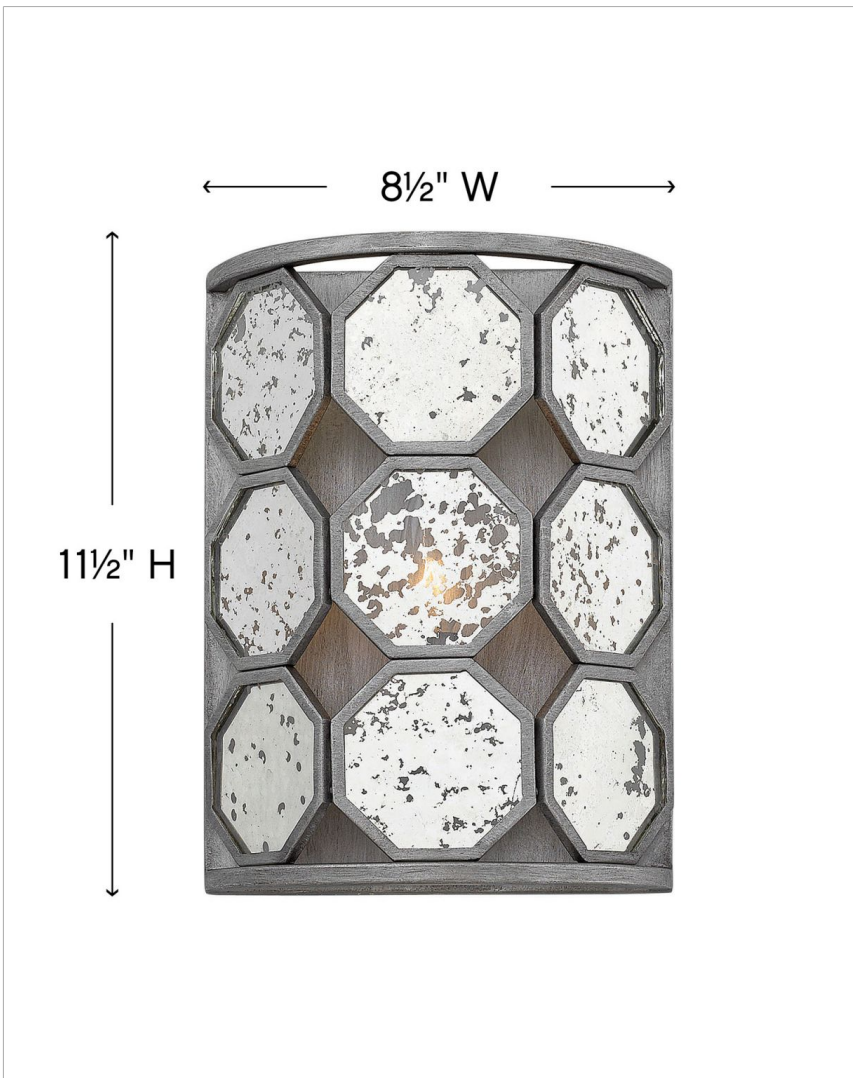

LARA

3560BV

MEDIUM SINGLE LIGHT SCONCE

Stunning octagonal panes of antique mirror glass are the striking centerpiece of Lara's stem hung transitional design. The hand painted Brushed Silver finish radiates with lustrous undertones, adding dimension and vintage elegance.

DETAILS

FINISH:	Brushed Silver
MATERIAL:	Steel
GLASS:	Antique Mirror
DIMMABLE:	YES - WITH DIMMABLE LAMP (NOT INCLUDED)

DIMENSIONS

WIDTH:	8.5"
HEIGHT:	11.5"
WEIGHT:	3.5lb
BACK PLATE:	8.5"W X 11.5"H
EXTENSION:	4"
TOP TO OUTLET:	5.75"

LIGHT SOURCE

LIGHT SOURCE:	Socketed
WATTAGE:	1-5w Cand. LED, 60w Equiv. or 1-60w Cand.
VOLTAGE:	120v

SHIPPING

CARTON LENGTH:	13
CARTON WIDTH:	8.5
CARTON HEIGHT:	16
CARTON WEIGHT:	5

PRODUCT DETAILS:

- Dry Rated
- ADA compliant design provides added accessibility and maximum clearance
- Striking and glamorous silhouette with luxe details and a rich finish that makes a dramatic statement
- Invisimount hardware is hidden on the backplate for a clean silhouette