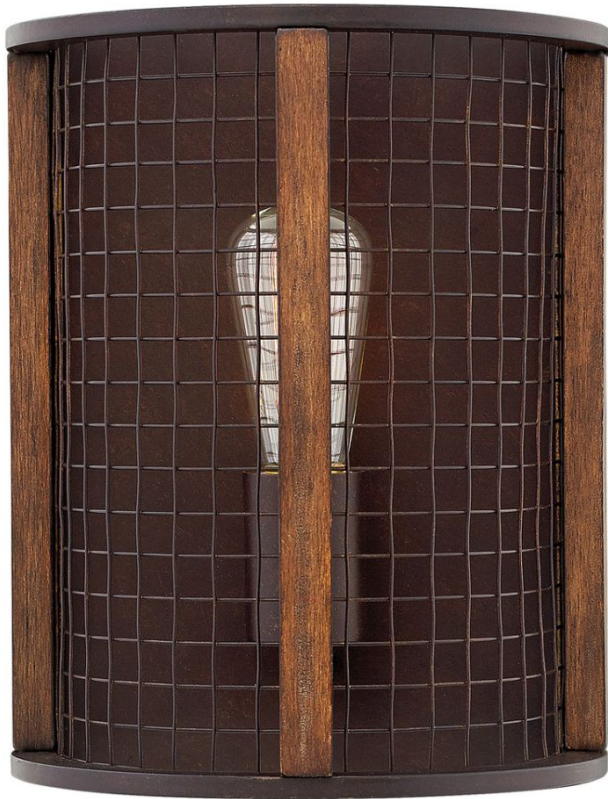

BECKETT

4820IR

SINGLE LIGHT SCONCE

Bring beauty outdoors with Beckett's™ combination of vintage industrial and rustic design elements. This durable; stem hung chandelier is constructed in resilient coated steel. A sturdy mesh drum shade and coated faux wood accents combine with an Iron Rust finish and clear glass for the ultimate in modern farmhouse style. A subtly designed center down light offers an additional; functional light source for evenings alfresco.

DETAILS	
FINISH:	Iron Rust
MATERIAL:	Steel
DIMMABLE:	No

DIMENSIONS	
WIDTH:	8"
HEIGHT:	10.3"
WEIGHT:	3lb
BACK PLATE:	8"W X 10.25"H
EXTENSION:	5"
TOP TO OUTLET:	5.25"

LIGHT SOURCE	
LIGHT SOURCE:	Socketed
WATTAGE:	1-100w Med.
VOLTAGE:	120v

SHIPPING	
CARTON LENGTH:	13
CARTON WIDTH:	11
CARTON HEIGHT:	8
CARTON WEIGHT:	4

PRODUCT DETAILS:

- Dry Rated; Suitable for indoor living spaces only
- Ideal for vintage filament bulbs (not included)
- Invisimount hardware is hidden on the backplate for a clean silhouette
- Artisanal details, a rich finish and organic elements add warm rustic style