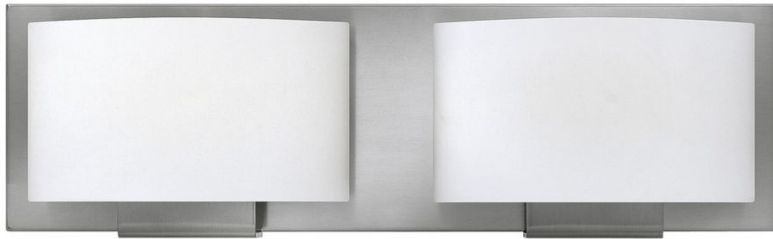

MILA

53552BN-LED

SMALL TWO LIGHT VANITY

Mila's modern design captivates with sleek symmetry as the elongated shades appear to float next to angled panel transitions to create a seamless form.

DETAILS	
FINISH:	Brushed Nickel
MATERIAL:	Steel
GLASS:	Etched Opal
DIMMABLE:	YES - CL TYPE DIMMER (SSL7A)

DIMENSIONS	
WIDTH:	16"
HEIGHT:	5"
WEIGHT:	4.5lb
BACK PLATE:	16"W X 5"H
EXTENSION:	4"
TOP TO OUTLET:	2.5"

LIGHT SOURCE	
LIGHT SOURCE:	Socketed
LED NAME:	EG9L-4.5
WATTAGE:	2-4.50w G9 LED *Included
VOLTAGE:	120v
LUMENS:	900
CRI:	90
INCANDESCENT EQUIVALENCY:	2 x 40w
DIMMABLE:	YES - CL TYPE DIMMER (SSL7A)

SHIPPING	
CARTON LENGTH:	19
CARTON WIDTH:	8
CARTON HEIGHT:	6.5
CARTON WEIGHT:	5

PRODUCT DETAILS:

- This fixture can be mounted either up or down to best fit your space
- Damp Rated
- Bold silhouette with dramatic details creates a modern statement
- LED Bulbs carry a 3-year limited warranty
- ADA compliant design provides added accessibility and maximum clearance
- Invisimount hardware is hidden on the backplate for a clean silhouette