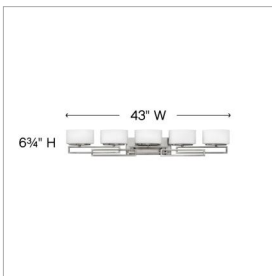

LANZA

5105AN-LED

EXTRA LARGE FIVE LIGHT VANITY

Lanza features contemporary styling with geometric patterns that are emphasized in Antique Nickel, Brushed Bronze and Buckeye Bronze finishes. The elongated oval, etched opal glass reinforces its sleek design.

DETAILS	
FINISH:	Antique Nickel
MATERIAL:	Metal
GLASS:	Etched Opal
DIMMABLE:	YES - CL TYPE DIMMER (SSL7A)

DIMENSIONS	
WIDTH:	43"
HEIGHT:	6.8"
WEIGHT:	10.3lb
BACK PLATE:	12"W X 4.75"H
EXTENSION:	5"
TOP TO OUTLET:	4.0000"

LIGHT SOURCE	
LIGHT SOURCE:	Socketed
LED NAME:	EG9L-4.5
WATTAGE:	5-4.50w G9 LED *Included
VOLTAGE:	120v
LUMENS:	2250
CRI:	90
INCANDESCENT EQUIVALENCY:	5 x 40w
DIMMABLE:	YES - CL TYPE DIMMER (SSL7A)

SHIPPING	
CARTON LENGTH:	42
CARTON WIDTH:	11
CARTON HEIGHT:	7.3
CARTON WEIGHT:	13.1