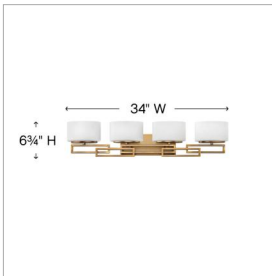

LANZA

5104BR-LED

LARGE FOUR LIGHT VANITY

Lanza features contemporary styling with geometric patterns that are emphasized in Antique Nickel, Brushed Bronze and Buckeye Bronze finishes. The elongated oval, etched opal glass reinforces its sleek design.

DETAILS	
FINISH:	Brushed Bronze
MATERIAL:	Metal
GLASS:	Etched Opal
DIMMABLE:	YES - CL TYPE DIMMER (SSL7A)

DIMENSIONS	
WIDTH:	34"
HEIGHT:	6.8"
WEIGHT:	9lb
BACK PLATE:	12"W X 4.75"H
EXTENSION:	5"
TOP TO OUTLET:	4.0000"

LIGHT SOURCE	
LIGHT SOURCE:	Socketed
LED NAME:	EG9L-4.5
WATTAGE:	4-4.50w G9 LED *Included
VOLTAGE:	120v
LUMENS:	1800
CRI:	90
INCANDESCENT EQUIVALENCY:	4 x 40w
DIMMABLE:	YES - CL TYPE DIMMER (SSL7A)

SHIPPING	
CARTON LENGTH:	11
CARTON WIDTH:	34
CARTON HEIGHT:	7
CARTON WEIGHT:	10

PRODUCT DETAILS:

- Fixture can be mounted either up or down
- Suitable for use in damp locations as defined by NEC and CEC. Meets United States UL Underwriters Laboratories & CSA Canadian Standards Association Product Safety Standards.
- LED Bulbs carry a 3-year limited warranty
- Merging the best of traditional and modern elements with a sophisticated and streamlined look
- Mounting hardware is hidden on the back plate to ensure a clean silhouette