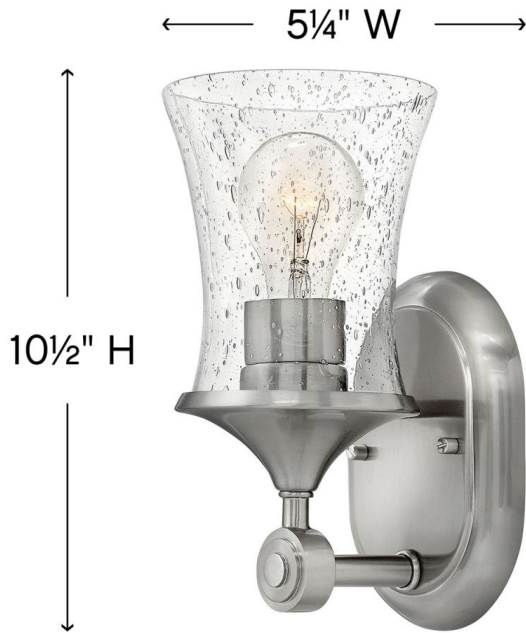

THISTLEDOWN

51800BN-CL

MEDIUM SINGLE LIGHT VANITY

Thistledown is an updated traditional design with smooth, flowing lines and a practical elegance that adds sophistication to any space.

DETAILS	
FINISH:	Brushed Nickel
MATERIAL:	Steel
GLASS:	Clear Seedy
DIMMABLE:	YES - WITH DIMMABLE LAMP (NOT INCLUDED)

DIMENSIONS	
WIDTH:	5.3"
HEIGHT:	10.5"
WEIGHT:	2.5lb
BACK PLATE:	5"W X 7"H
EXTENSION:	6.3"
TOP TO OUTLET:	7"

LIGHT SOURCE	
LIGHT SOURCE:	Socketed
WATTAGE:	1-12w Med. LED, 100w Equiv. or 1-100w Med.
VOLTAGE:	120v

SHIPPING	
CARTON LENGTH:	9.1
CARTON WIDTH:	7.9
CARTON HEIGHT:	12.4
CARTON WEIGHT:	3.3

PRODUCT DETAILS:

- Classic, elegant lines and timeless details enhance a traditional space
- Fixture can be mounted either up or down
- Suitable for use in damp locations as defined by NEC and CEC. Meets United States UL Underwriters Laboratories & CSA Canadian Standards Association Product Safety Standards.

HINKLEY

HINKLEY
33000 Pin Oak Parkway
Avon Lake, OH 44012

PHONE: (440) 653-5500
Toll Free: 1 (800) 446-5539

hinkley.com