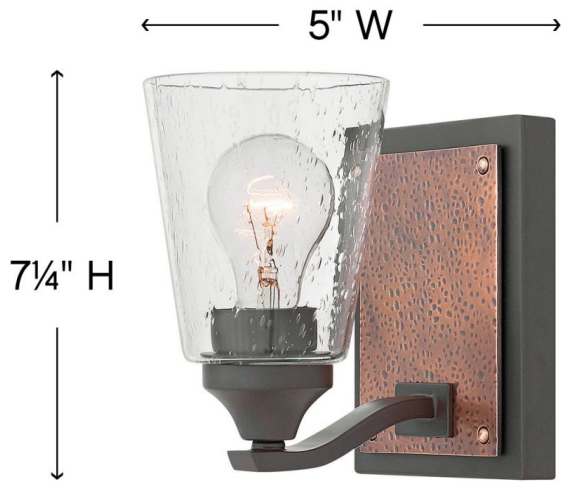

### SMALL SINGLE LIGHT VANITY

Jackson merges traditional details such as clear seedy glass, finished glass collars and distinctive hammered accent plates to create a seamless, polished look that is at home in a rustic lodge or an urban loft.

DETAILS	
FINISH:	Buckeye Bronze
MATERIAL:	Steel
GLASS:	Clear Seedy
DIMMABLE:	YES - WITH DIMMABLE LAMP (NOT INCLUDED)

DIMENSIONS	
WIDTH:	5"
HEIGHT:	7.3"
WEIGHT:	2.6lb
BACK PLATE:	5"W X 6.75"H
EXTENSION:	7"
TOP TO OUTLET:	4.25"

LIGHT SOURCE	
LIGHT SOURCE:	Socketed
WATTAGE:	1-14w Med. LED, 100w Equiv.
VOLTAGE:	120v

SHIPPING	
CARTON LENGTH:	9.5
CARTON WIDTH:	7.8
CARTON HEIGHT:	11
CARTON WEIGHT:	3.3

#### PRODUCT DETAILS:

- This fixture can be mounted either up or down to best fit your space
- Damp Rated
- Invisimount hardware is hidden on the backplate for a clean silhouette
- Artisanal details, a rich finish and organic elements add warm rustic style