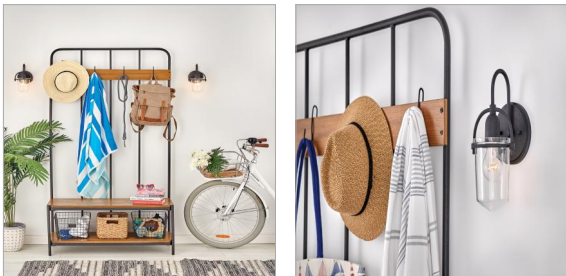

CLANCY

3030DZ

MEDIUM SINGLE LIGHT SCONCE

Clancy's transitional design features a clear glass urn, retro decorative construction elements and soft curves for an elegant style with vintage overtones.

DETAILS	
FINISH:	Aged Zinc
MATERIAL:	Steel
GLASS:	Clear
DIMMABLE:	YES - WITH DIMMABLE LAMP (NOT INCLUDED)

DIMENSIONS	
WIDTH:	6"
HEIGHT:	11.3"
WEIGHT:	1.7lb
BACK PLATE:	5" Dia.
EXTENSION:	6.5"
TOP TO OUTLET:	6.2500"

LIGHT SOURCE	
LIGHT SOURCE:	Socketed
WATTAGE:	1-14w Med. LED, 100w Equiv. or 1-100w Med.
VOLTAGE:	120v

SHIPPING	
CARTON LENGTH:	9
CARTON WIDTH:	8
CARTON HEIGHT:	14.8
CARTON WEIGHT:	2.6

PRODUCT DETAILS:

- Suitable for use in dry (indoor) locations as defined by NEC and CEC. Meets United States UL Underwriters Laboratories & CSA Canadian Standards Association Product Safety Standards.
- Classic, elegant lines and timeless details enhance a traditional space
- Ideal for vintage filament bulbs (not included)