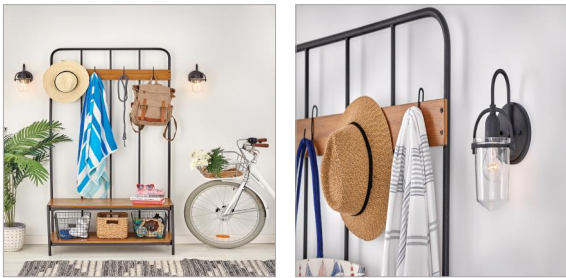

CLANCY

3030DZ

MEDIUM SINGLE LIGHT SCONCE

Clancy's transitional design features a clear glass urn, retro decorative construction elements and soft curves for an elegant style with vintage overtones.

DETAILS	
FINISH:	Aged Zinc
MATERIAL:	Steel
GLASS:	Clear
DIMMABLE:	YES - WITH DIMMABLE LAMP (NOT INCLUDED)

DIMENSIONS	
WIDTH:	6"
HEIGHT:	11.3"
WEIGHT:	1.7lb
BACK PLATE:	5" Dia.
EXTENSION:	6.5"
TOP TO OUTLET:	6.2500"

LIGHT SOURCE	
LIGHT SOURCE:	Socketed
WATTAGE:	1-14w Med. LED, 100w Equiv. or 1-100w Med.
VOLTAGE:	120v

SHIPPING	
CARTON LENGTH:	9
CARTON WIDTH:	8
CARTON HEIGHT:	14.8
CARTON WEIGHT:	2.6

PRODUCT DETAILS:

- Suitable for use in dry (indoor) locations as defined by NEC and CEC. Meets United States UL Underwriters Laboratories & CSA Canadian Standards Association Product Safety Standards.
- Classic, elegant lines and timeless details enhance a traditional space
- Ideal for vintage filament bulbs (not included)