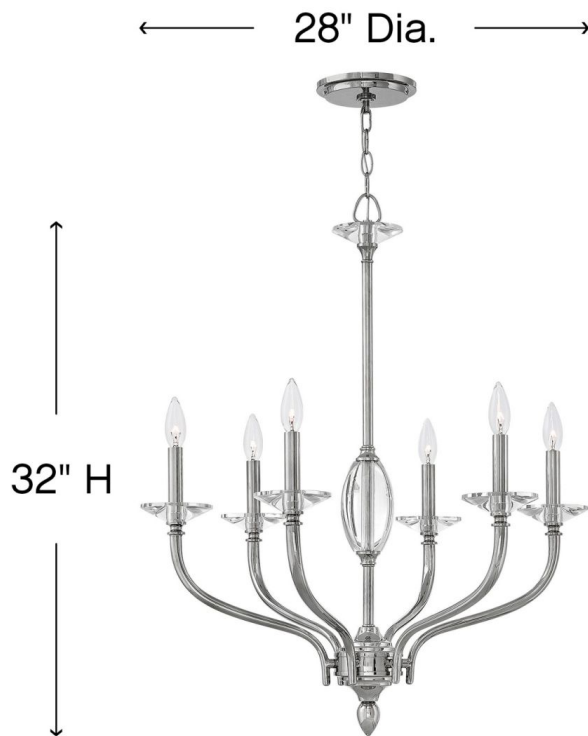

## 4006PN

### MEDIUM SINGLE TIER

Surrey combines traditional elegance and dazzling crystal details into a fresh, streamlined silhouette. Slim, tapered arms in Polished Nickel with crystal bobeches surround a striking oblong center. Optional white linen shades add a discreet layer of glamour.

DETAILS	
FINISH:	Polished Nickel
MATERIAL:	Steel
SLOPE DEGREE:	90
DIMMABLE:	DOES NOT APPLY

DIMENSIONS	
WIDTH:	28"
HEIGHT:	32"
WEIGHT:	14lb

LIGHT SOURCE	
LIGHT SOURCE:	Socketed
WATTAGE:	6-60w Cand.
VOLTAGE:	120v

MOUNTING	
CANOPY:	6" Dia.
LEAD WIRE:	1 X 144"

SHIPPING	
CARTON LENGTH:	27
CARTON WIDTH:	23.5
CARTON HEIGHT:	16.5
CARTON WEIGHT:	21