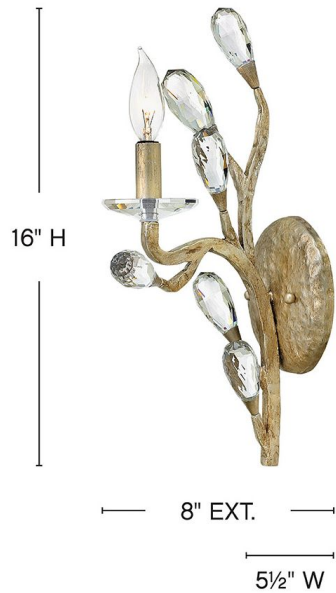

EVE

FR46800CPG

MEDIUM SINGLE LIGHT SCONCE

Eve's glamorous, organically inspired silhouette features ornate, craftsman-forged stems, embellished with whimsical faceted clear crystal buds on luxuriously finished vines.

DETAILS	
FINISH:	Champagne Gold
MATERIAL:	Steel
DIMMABLE:	YES - WITH DIMMABLE LAMP (NOT INCLUDED)

DIMENSIONS	
WIDTH:	5.5"
HEIGHT:	16"
WEIGHT:	3.3lb
BACK PLATE:	5.5" Dia.
EXTENSION:	8"
TOP TO OUTLET:	10"

LIGHT SOURCE	
LIGHT SOURCE:	Socketed
WATTAGE:	1-5w Cand. LED, 60w Equiv.
VOLTAGE:	120v

SHIPPING	
CARTON LENGTH:	16
CARTON WIDTH:	11.5
CARTON HEIGHT:	9.5
CARTON WEIGHT:	5.5

PRODUCT DETAILS:

- Dry Rated
- This design features a luxurious gold finish with an opulent sheen
- Striking and glamorous silhouette with luxe details and a rich finish that makes a dramatic statement