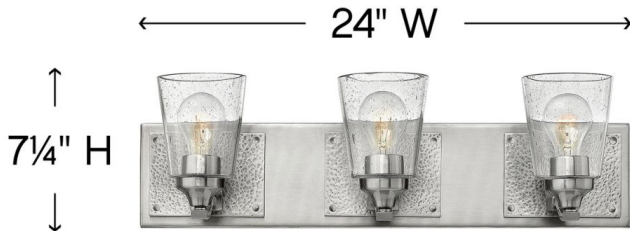

JACKSON

51823BN

MEDIUM THREE LIGHT VANITY

Jackson merges traditional details such as clear seedy glass, finished glass collars and distinctive hammered accent plates to create a seamless, polished look that is at home in a rustic lodge or an urban loft.

DETAILS	
FINISH:	Brushed Nickel
MATERIAL:	Steel
GLASS:	Clear Seedy
DIMMABLE:	YES - WITH DIMMABLE LAMP (NOT INCLUDED)

DIMENSIONS	
WIDTH:	24"
HEIGHT:	7.3"
WEIGHT:	5.8lb
BACK PLATE:	24"W X 5"H
EXTENSION:	7"
TOP TO OUTLET:	5"

LIGHT SOURCE	
LIGHT SOURCE:	Socketed
WATTAGE:	3-14w Med. LED, 100w Equiv.
VOLTAGE:	120v

SHIPPING	
CARTON LENGTH:	30
CARTON WIDTH:	9.5
CARTON HEIGHT:	8.5
CARTON WEIGHT:	8.4

PRODUCT DETAILS:

- This fixture can be mounted either up or down to best fit your space
- Damp Rated
- Invisimount hardware is hidden on the backplate for a clean silhouette
- Artisanal details, a rich finish and organic elements add warm rustic style

HINKLEY

HINKLEY
33000 Pin Oak Parkway
Avon Lake, OH 44012

PHONE: (440) 653-5500
Toll Free: 1 (800) 446-5539

hinkley.com