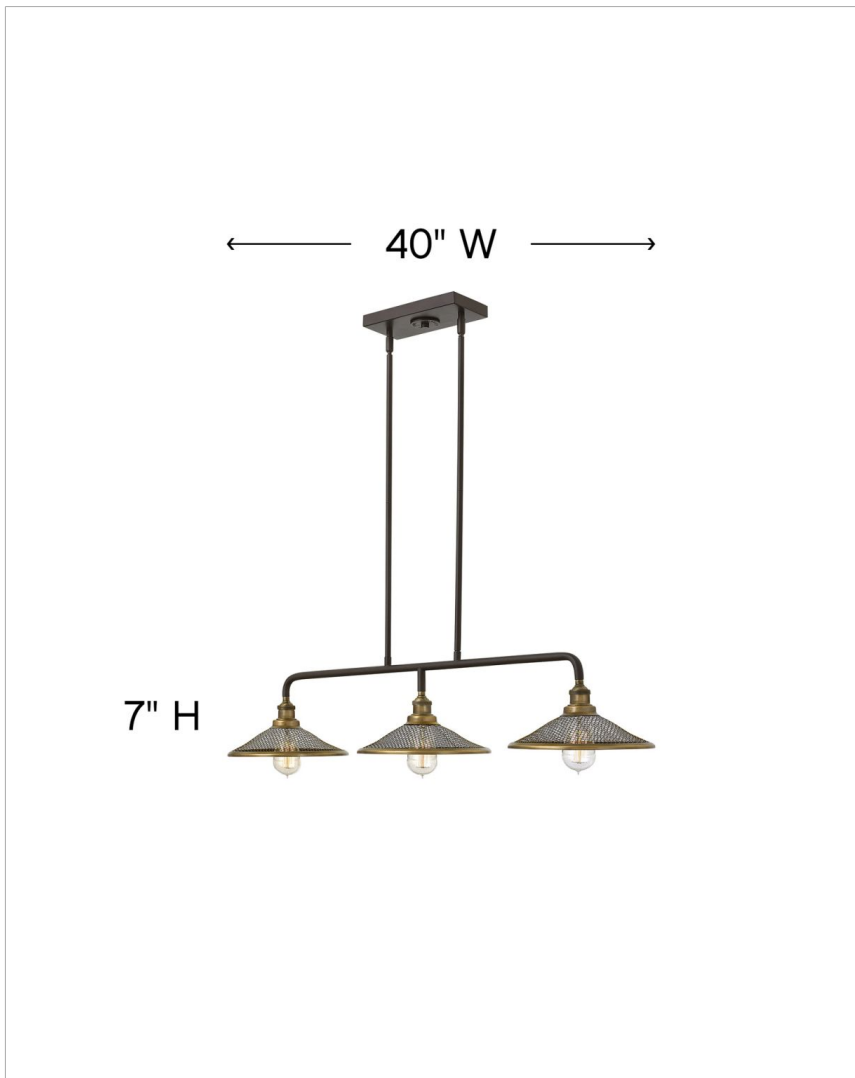

RIGBY

4364KZ

MEDIUM THREE LIGHT LINEAR

Rigby is inspired by the Americana barn light reborn as a chic interior retro classic. Features such as cast socket covers, mesh shades, canopy detail and two-tone finish options combine the best in both vintage and industrial design elements.

DETAILS	
FINISH:	Buckeye Bronze
MATERIAL:	Steel
DIMMABLE:	YES - WITH DIMMABLE LAMP (NOT INCLUDED)

DIMENSIONS	
WIDTH:	40"
HEIGHT:	7"
DEPTH:	10
WEIGHT:	7.7lb

LIGHT SOURCE	
LIGHT SOURCE:	Socketed
WATTAGE:	3-14w Med. LED, 60w Equiv. or 3-60w Med.
VOLTAGE:	120v

MOUNTING	
CANOPY:	4.75"W X 9"L
LEAD WIRE:	1 X 120"
MAX HEIGHT:	39.3

SHIPPING	
CARTON LENGTH:	34.3
CARTON WIDTH:	12
CARTON HEIGHT:	6.5
CARTON WEIGHT:	9.9

PRODUCT DETAILS:

- Dry Rated
- Includes (2) 6" stems and (4) 12" stems to customize hanging height
- Angular lines, a bold finish, simple shape and sturdy details merge for a robust but pared down industrial design